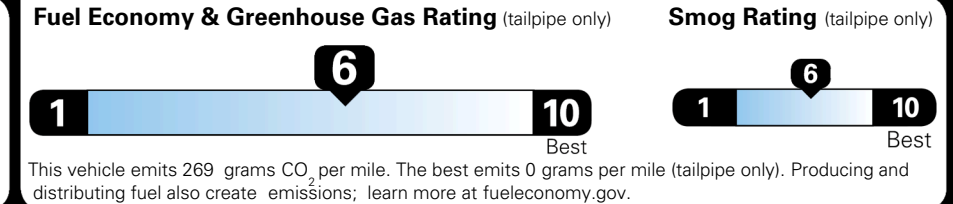

Actual results will vary for many reasons, including driving conditions and how you drive and maintain your vehicle. The average new vehicle gets 29 MPG and costs $8,500 to fuel over 5 years. Cost estimates are based on 15,000 miles per year at $ 3.30 per gallon. MPGe is miles per gasoline gallon equivalent. Vehicle emissions are a significant cause of climate change and smog.

fueleconomy.gov

Calculate personalized estimates and compare vehicles

GOVERNMENT 5-STAR SAFETY RATINGS

Overall Vehicle Score ★★★★★

Based on the combined rating of frontal, side and rollover. Should ONLY be compared to other vehicles of similar size and weight.

Frontal Crash Driver ★★★★★

Frontal Crash Passenger ★★★★★

Based on the risk of injury in a frontal impact. Should ONLY be compared to other vehicles of similar size and weight.

Side Crash Front seat ★★★★★

Side Crash Rear seat ★★★★★

Star ratings based on the risk of injury in a side impact.

Rollover ★★★★★

Star ratings based on the risk of rollover in a single-vehicle crash.

Star ratings range from 1 to 5 stars (★★★★★) with 5 being the highest.

Source: National Highway Traffic Safety Administration (NHTSA).
www.safercar.gov or 1-888-327-4236

Manufacturer's suggested retail price includes Manufacturer's recommended pre-delivery service. License and title fees, state and local taxes and other dealer installed options and accessories are not included in the manufacturer's suggested retail price.

PARTS CONTENT INFORMATION

FOR VEHICLES IN THIS CAR LINE U.S./CANADIAN PARTS CONTENT: 20 %

MAJOR SOURCES OF FOREIGN PARTS:
MEXICO: 45%
KOREA: 30%

NOTE: PARTS CONTENT DOES NOT INCLUDE FINAL ASSEMBLY, DISTRIBUTION, OR OTHER NON-PARTS COSTS.

FOR THIS VEHICLE FINAL ASSEMBLY POINT: PESQUERIA, NL, MEXICO

COUNTRY OF ORIGIN ENGINE (MOTOR): USA
TRANSMISSION: MEXICO

*Additional terms and conditions apply.
**Kia Connect may be currently unavailable for some Model Year 2022 and newer vehicles sold or purchased in Massachusetts; please see owners.kia.com for more information.
NOTE: When you purchase this vehicle, Kia America, Inc. collects personal information you provide to the dealership. For information on our collection and use of personal information and your rights, please see our Privacy Policy on www.kia.com.

TOTAL ADDITIONAL WEIGHT: 6.4