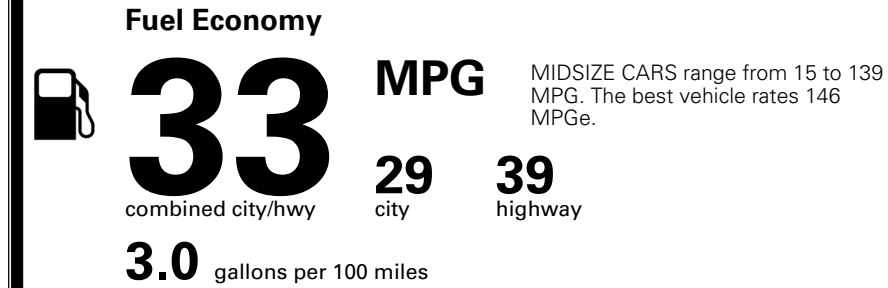

MANUFACTURER'S SUGGESTED RETAIL PRICE ▶

COMPARE LXS FEATURES

Added to/in place of standard LX features
- 16" Alloy Wheels
- Drive Mode Select
- Blind-Spot Collision-Avoidance Assist
- Rear Cross-Traffic Collision-Avoidance Assist
- Safe Exit Warning
- 60/40 Split-Folding Rear Seats

ADDITIONAL INSTALLED EQUIPMENT:
(In addition to or in place of standard features)

First Aid Kit, Small $45.00
Roadside Assistance Kit $75.00
Wheel Locks $80.00

$ 23,390.00

EPA DOT Fuel Economy and Environment

Gasoline Vehicle

You save $1,000
in fuel costs over 5 years compared to the average new vehicle.

Annual fuel cost $1,500