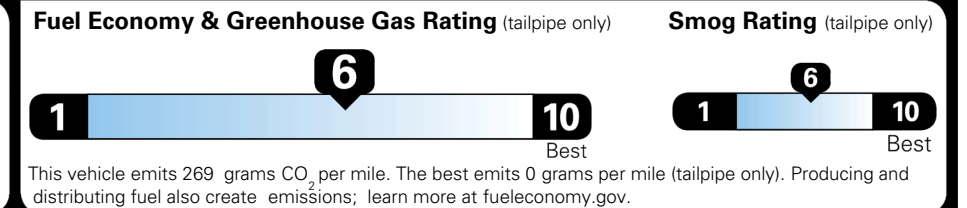

TOTAL ADDITIONAL WEIGHT: 6.4

EPA DOT Fuel Economy and Environment

Gasoline Vehicle

You save \$1,000
 in fuel costs over 5 years compared to the average new vehicle.

Annual fuel cost \$1,500

Actual results will vary for many reasons, including driving conditions and how you drive and maintain your vehicle. The average new vehicle gets 29 MPG and costs \$8,500 to fuel over 5 years. Cost estimates are based on 15,000 miles per year at \$ 3.30 per gallon. MPGe is miles per gasoline gallon equivalent. Vehicle emissions are a significant cause of climate change and smog.

fueleconomy.gov

Calculate personalized estimates and compare vehicles

GOVERNMENT 5-STAR SAFETY RATINGS

Overall Vehicle Score ★★★★★

Based on the combined rating of frontal, side and rollover. Should ONLY be compared to other vehicles of similar size and weight.