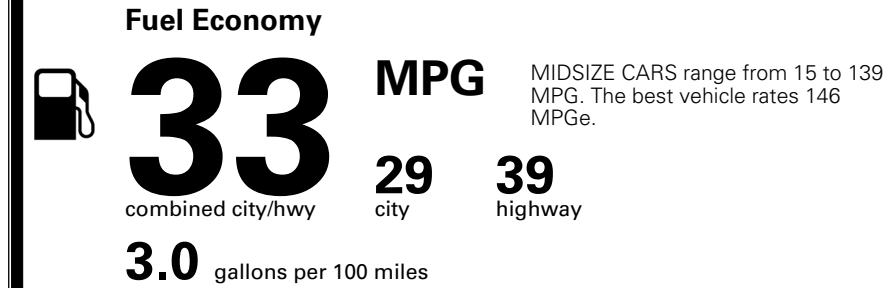

MSRP INCLUDING OPTIONS

\$ 23,590.00

INLAND FREIGHT AND HANDLING

\$ 1,245.00

TOTAL MANUFACTURER'S SUGGESTED RETAIL PRICE ▶

\$ 24,835.00

*Additional terms and conditions apply.
 **Kia Connect may be currently unavailable for some Model Year 2022 and newer vehicles sold or purchased in Massachusetts; please see owners.kia.com for more information.
 NOTE: When you purchase this vehicle, Kia America, Inc. collects personal information you provide to the dealership. For information on our collection and use of personal information and your rights, please see our Privacy Policy on www.kia.com.

TOTAL ADDITIONAL WEIGHT: 6.4

EPA DOT Fuel Economy and Environment

Gasoline Vehicle

You save \$1,000
 in fuel costs over 5 years compared to the average new vehicle.

Annual fuel cost \$1,500

Actual results will vary for many reasons, including driving conditions and how you drive and maintain your vehicle. The average new vehicle gets 29 MPG and costs \$8,500 to fuel over 5 years. Cost estimates are based on 15,000 miles per year at \$ 3.30 per gallon. MPGe is miles per gasoline gallon equivalent. Vehicle emissions are a significant cause of climate change and smog.