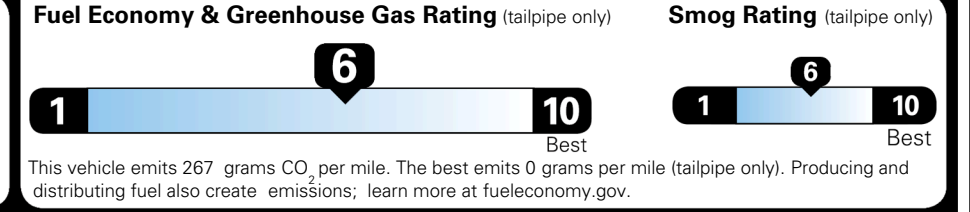

TOTAL ADDITIONAL WEIGHT: 6.7

EPA DOT Fuel Economy and Environment

Gasoline Vehicle

You save \$1,000
 in fuel costs over 5 years compared to the average new vehicle.

Annual fuel cost \$1,500

Actual results will vary for many reasons, including driving conditions and how you drive and maintain your vehicle. The average new vehicle gets 29 MPG and costs \$8,500 to fuel over 5 years. Cost estimates are based on 15,000 miles per year at \$ 3.30 per gallon. MPGe is miles per gasoline gallon equivalent. Vehicle emissions are a significant cause of climate change and smog.