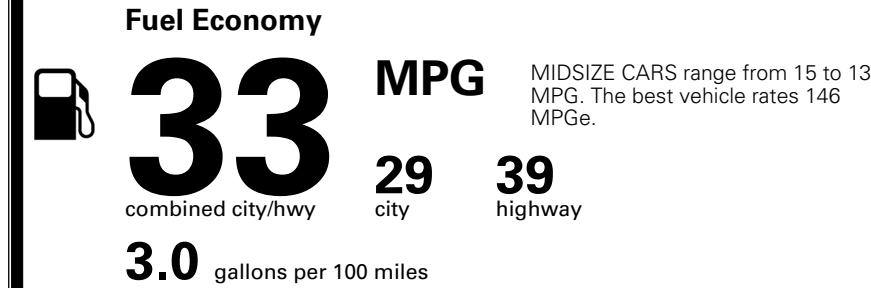

MSRP INCLUDING OPTIONS

\$ 22,760.00

INLAND FREIGHT AND HANDLING

\$ 1,245.00

TOTAL MANUFACTURER'S SUGGESTED RETAIL PRICE ▶

\$ 24,005.00

*Additional terms and conditions apply.
 **Kia Connect may be currently unavailable for some Model Year 2022 and newer vehicles sold or purchased in Massachusetts; please see owners.kia.com for more information.
 NOTE: When you purchase this vehicle, Kia America, Inc. collects personal information you provide to the dealership. For information on our collection and use of personal information and your rights, please see our Privacy Policy on www.kia.com.

TOTAL ADDITIONAL WEIGHT: 6.7

EPA DOT Fuel Economy and Environment

Gasoline Vehicle

You save \$1,000
 in fuel costs over 5 years compared to the average new vehicle.

Annual fuel cost \$1,500

Actual results will vary for many reasons, including driving conditions and how you drive and maintain your vehicle. The average new vehicle gets 29 MPG and costs \$8,500 to fuel over 5 years. Cost estimates are based on 15,000 miles per year at \$ 3.30 per gallon. MPGe is miles per gasoline gallon equivalent. Vehicle emissions are a significant cause of climate change and smog.