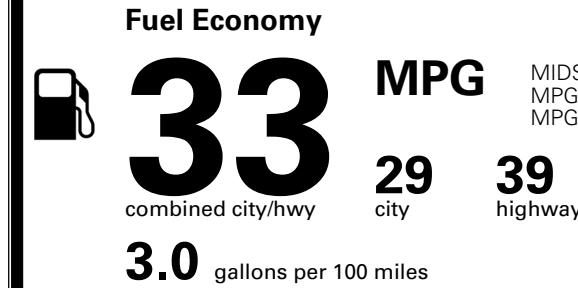

MSRP INCLUDING OPTIONS

\$ 23,705.00

INLAND FREIGHT AND HANDLING

\$ 1,245.00

TOTAL MANUFACTURER'S SUGGESTED RETAIL PRICE ▶

\$ 24,950.00

*Additional terms and conditions apply.
 **Kia Connect may be currently unavailable for some Model Year 2022 and newer vehicles sold or purchased in Massachusetts; please see owners.kia.com for more information.
 NOTE: When you purchase this vehicle, Kia America, Inc. collects personal information you provide to the dealership. For information on our collection and use of personal information and your rights, please see our Privacy Policy on www.kia.com.

TOTAL ADDITIONAL WEIGHT: 15.2

EPA DOT Fuel Economy and Environment

Gasoline Vehicle

MIDSIZE CARS range from 15 to 139 MPG. The best vehicle rates 146 MPGe.

You save \$1,000
 in fuel costs over 5 years compared to the average new vehicle.