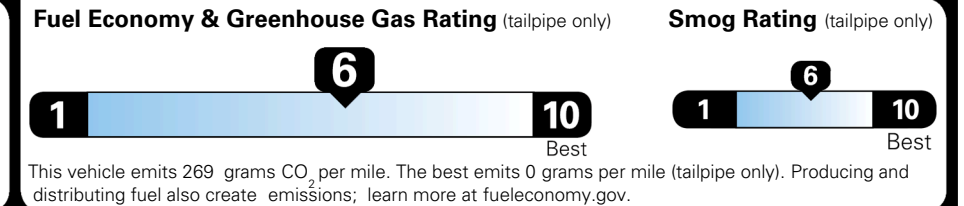

Actual results will vary for many reasons, including driving conditions and how you drive and maintain your vehicle. The average new vehicle gets 29 MPG and costs $8,500 to fuel over 5 years. Cost estimates are based on 15,000 miles per year at $ 3.30 per gallon. MPGe is miles per gasoline gallon equivalent. Vehicle emissions are a significant cause of climate change and smog.

fueleconomy.gov

Calculate personalized estimates and compare vehicles

GOVERNMENT 5-STAR SAFETY RATINGS

Overall Vehicle Score ★★★★★

Based on the combined rating of frontal, side and rollover. Should ONLY be compared to other vehicles of similar size and weight.

Frontal Driver ★★★★★

Crash Passenger ★★★★★

Based on the risk of injury in a frontal impact. Should ONLY be compared to other vehicles of similar size and weight.

Side Front seat ★★★★★

Crash Rear seat ★★★★★

Star ratings based on the risk of injury in a side impact.

Rollover ★★★★★

Star ratings based on the risk of rollover in a single-vehicle crash.

Star ratings range from 1 to 5 stars (★★★★★) with 5 being the highest.

Source: National Highway Traffic Safety Administration (NHTSA).
www.safercar.gov or 1-888-327-4236

Manufacturer's suggested retail price includes Manufacturer's recommended pre-delivery service. License and title fees, state and local taxes and other dealer installed options and accessories are not included in the manufacturer's suggested retail price.

PARTS CONTENT INFORMATION

FOR VEHICLES IN THIS CAR LINE U.S./CANADIAN PARTS CONTENT: 20 %

MAJOR SOURCES OF FOREIGN PARTS:
MEXICO: 45%
KOREA: 30%

NOTE: PARTS CONTENT DOES NOT INCLUDE FINAL ASSEMBLY, DISTRIBUTION, OR OTHER NON-PARTS COSTS.

FOR THIS VEHICLE FINAL ASSEMBLY POINT: PESQUERIA, NL, MEXICO

COUNTRY OF ORIGIN ENGINE (MOTOR): USA
TRANSMISSION: MEXICO