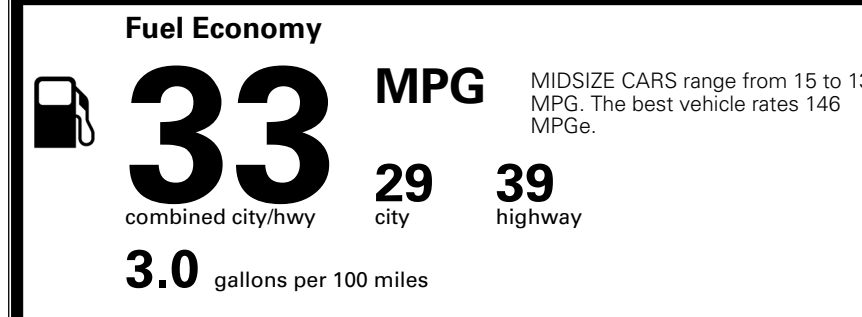

TOTAL MANUFACTURER'S SUGGESTED RETAIL PRICE ▶ \$ 24,950.00

EPA DOT Fuel Economy and Environment

Gasoline Vehicle

You save \$1,000
 in fuel costs over 5 years compared to the average new vehicle.

Annual fuel cost \$1,500