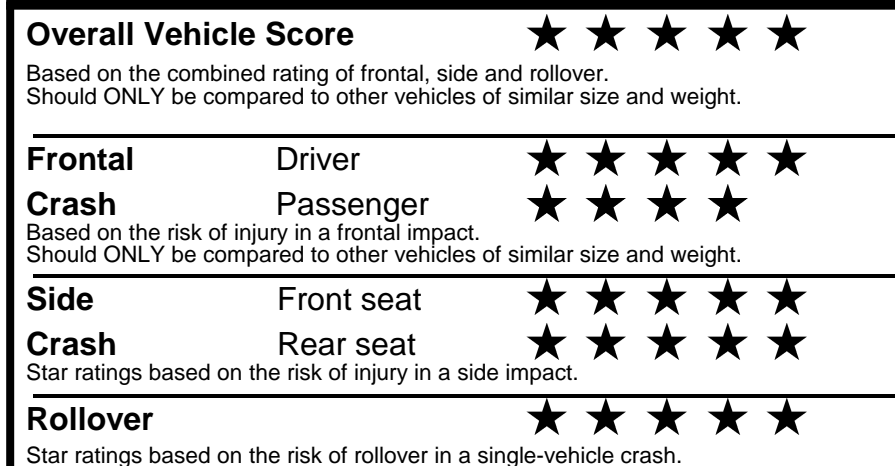

GOVERNMENT 5-STAR SAFETY RATINGS

PARTS CONTENT INFORMATION

FOR VEHICLES IN THIS CAR LINE U.S./CANADIAN PARTS CONTENT: 20 %

MAJOR SOURCES OF FOREIGN PARTS:
MEXICO: 45%
KOREA: 30%

NOTE: PARTS CONTENT DOES NOT INCLUDE FINAL ASSEMBLY, DISTRIBUTION, OR OTHER NON-PARTS COSTS.

FOR THIS VEHICLE FINAL ASSEMBLY POINT: PESQUERIA, NL, MEXICO

COUNTRY OF ORIGIN ENGINE (MOTOR): USA

TRANSMISSION: MEXICO

*Additional terms and conditions apply.
**Kia Connect may be currently unavailable for some Model Year 2022 and newer vehicles sold or purchased in Massachusetts; please see owners.kia.com for more information.
NOTE: When you purchase this vehicle, Kia America, Inc. collects personal information you provide to the dealership. For information on our collection and use of personal information and your rights, please see our Privacy Policy on www.kia.com.

TOTAL ADDITIONAL WEIGHT: 15.2

Star ratings range from 1 to 5 stars (★★★★★) with 5 being the highest.
Source: National Highway Traffic Safety Administration (NHTSA).
www.safercar.gov or 1-888-327-4236

Manufacturer's suggested retail price includes Manufacturer's recommended pre-delivery service. License and title fees, state and local taxes and other dealer installed options and accessories are not included in the manufacturer's suggested retail price.