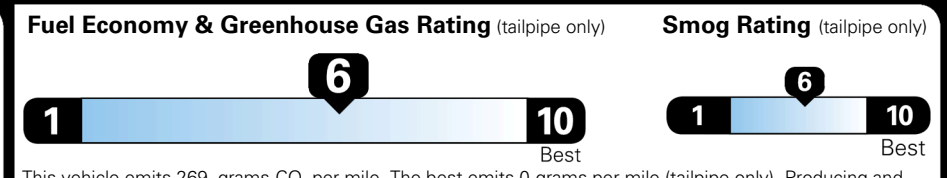

TOTAL MANUFACTURER'S SUGGESTED RETAIL PRICE ▶ \$ 24,950.00

EPA DOT Fuel Economy and Environment

Gasoline Vehicle

You save \$1,000
 in fuel costs over 5 years compared to the average new vehicle.

Annual fuel cost \$1,500