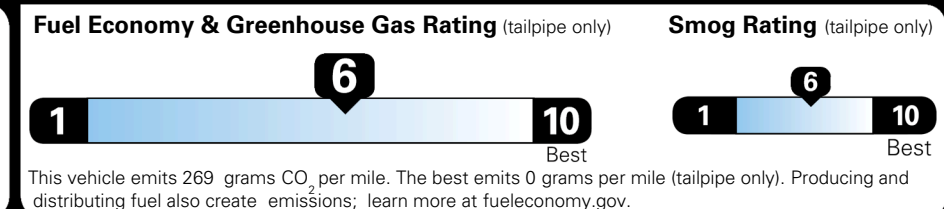

TOTAL ADDITIONAL WEIGHT: 11.4

EPA DOT Fuel Economy and Environment

Gasoline Vehicle

You save \$1,000
 in fuel costs over 5 years compared to the average new vehicle.

Annual fuel cost \$1,500

Actual results will vary for many reasons, including driving conditions and how you drive and maintain your vehicle. The average new vehicle gets 29 MPG and costs \$8,500 to fuel over 5 years. Cost estimates are based on 15,000 miles per year at \$ 3.30 per gallon. MPGe is miles per gasoline gallon equivalent. Vehicle emissions are a significant cause of climate change and smog.