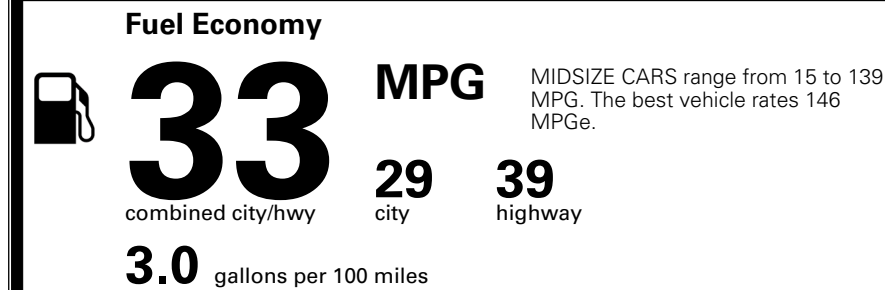

\$ 23,580.00

INLAND FREIGHT AND HANDLING

\$ 1,245.00

TOTAL MANUFACTURER'S SUGGESTED RETAIL PRICE ▶

\$ 24,825.00

*Additional terms and conditions apply.
 **Kia Connect may be currently unavailable for some Model Year 2022 and newer vehicles sold or purchased in Massachusetts; please see owners.kia.com for more information.
 NOTE: When you purchase this vehicle, Kia America, Inc. collects personal information you provide to the dealership. For information on our collection and use of personal information and your rights, please see our Privacy Policy on www.kia.com.

TOTAL ADDITIONAL WEIGHT: 11.4

EPA DOT Fuel Economy and Environment

Gasoline Vehicle

You save \$1,000
 in fuel costs over 5 years compared to the average new vehicle.

Annual fuel cost \$1,500

Actual results will vary for many reasons, including driving conditions and how you drive and maintain your vehicle. The average new vehicle gets 29 MPG and costs \$8,500 to fuel over 5 years. Cost estimates are based on 15,000 miles per year at \$ 3.30 per gallon. MPGe is miles per gasoline gallon equivalent. Vehicle emissions are a significant cause of climate change and smog.