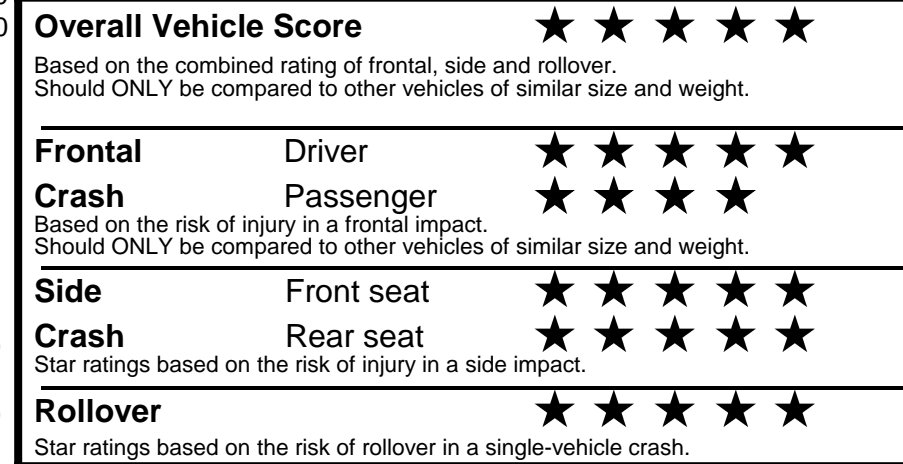

fueleconomy.gov

Calculate personalized estimates and compare vehicles

GOVERNMENT 5-STAR SAFETY RATINGS

Star ratings range from 1 to 5 stars (★★★★★) with 5 being the highest.
 Source: National Highway Traffic Safety Administration (NHTSA).
www.safercar.gov or 1-888-327-4236