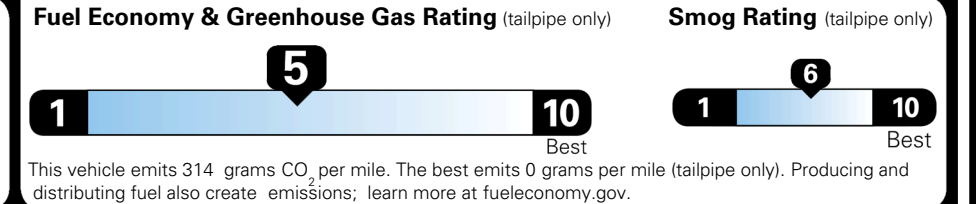

EPA DOT Fuel Economy and Environment

Gasoline Vehicle

You spend
\$250
 more in fuel costs
 over 5 years
 compared to the
 average new vehicle.

Annual fuel cost
\$1,750

Actual results will vary for many reasons, including driving conditions and how you drive and maintain your vehicle. The average new vehicle gets 29 MPG and costs \$8,500 to fuel over 5 years. Cost estimates are based on 15,000 miles per year at \$ 3.30 per gallon. MPGe is miles per gasoline gallon equivalent. Vehicle emissions are a significant cause of climate change and smog.