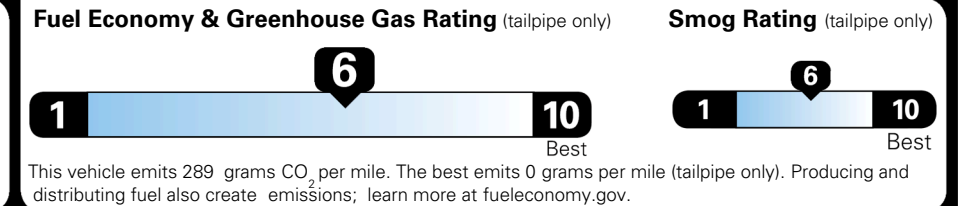

TOTAL ADDITIONAL WEIGHT: 18.3

EPA DOT Fuel Economy and Environment

Gasoline Vehicle

You save \$250
 in fuel costs over 5 years compared to the average new vehicle.

Annual fuel cost \$1,650

Actual results will vary for many reasons, including driving conditions and how you drive and maintain your vehicle. The average new vehicle gets 29 MPG and costs \$8,500 to fuel over 5 years. Cost estimates are based on 15,000 miles per year at \$ 3.30 per gallon. MPGe is miles per gasoline gallon equivalent. Vehicle emissions are a significant cause of climate change and smog.