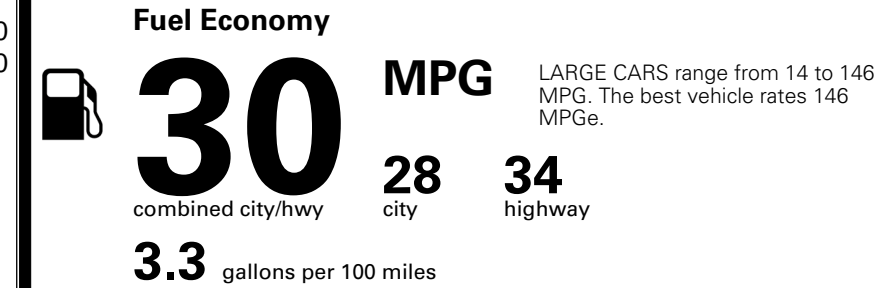

\$ 25,290.00

INLAND FREIGHT AND HANDLING

\$ 1,245.00

TOTAL MANUFACTURER'S SUGGESTED RETAIL PRICE ▶

\$ 26,535.00

*Additional terms and conditions apply.
 **Kia Connect may be currently unavailable for some Model Year 2022 and newer vehicles sold or purchased in Massachusetts; please see owners.kia.com for more information.
 NOTE: When you purchase this vehicle, Kia America, Inc. collects personal information you provide to the dealership. For information on our collection and use of personal information and your rights, please see our Privacy Policy on www.kia.com.

TOTAL ADDITIONAL WEIGHT: 18.3

EPA DOT Fuel Economy and Environment

Gasoline Vehicle

You save \$250
 in fuel costs over 5 years compared to the average new vehicle.

Annual fuel cost \$1,650

Actual results will vary for many reasons, including driving conditions and how you drive and maintain your vehicle. The average new vehicle gets 29 MPG and costs \$8,500 to fuel over 5 years. Cost estimates are based on 15,000 miles per year at \$ 3.30 per gallon. MPGe is miles per gasoline gallon equivalent. Vehicle emissions are a significant cause of climate change and smog.