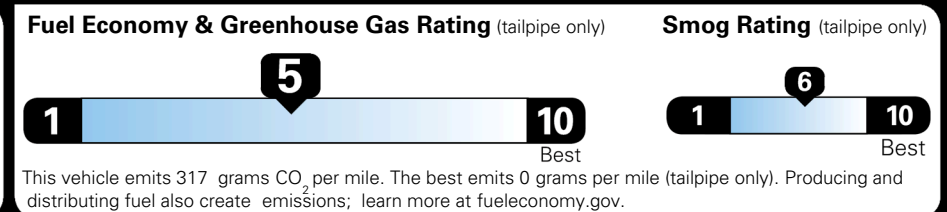

TOTAL ADDITIONAL WEIGHT: 2.7

EPA DOT Fuel Economy and Environment

Gasoline Vehicle

You spend \$250 more in fuel costs over 5 years compared to the average new vehicle.

Annual fuel cost \$1,750

Actual results will vary for many reasons, including driving conditions and how you drive and maintain your vehicle. The average new vehicle gets 29 MPG and costs \$8,500 to fuel over 5 years. Cost estimates are based on 15,000 miles per year at \$ 3.30 per gallon. MPGe is miles per gasoline gallon equivalent. Vehicle emissions are a significant cause of climate change and smog.