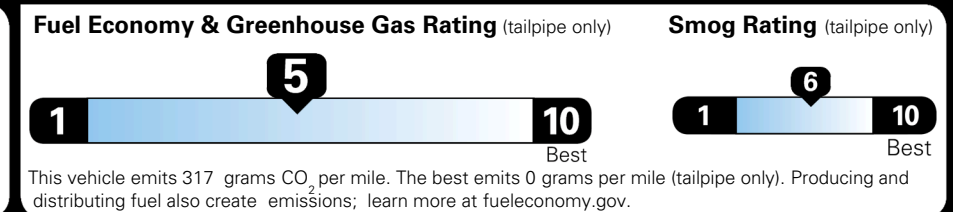

MSRP INCLUDING OPTIONS \$ 30,090.00

INLAND FREIGHT AND HANDLING \$ 1,495.00

TOTAL MANUFACTURER'S SUGGESTED RETAIL PRICE ▶ \$ 31,585.00

EPA DOT Fuel Economy and Environment

Fuel Economy

28 MPG combined city/hwy
25 MPG city
33 MPG highway

SMALL SUVs range from 14 to 138 MPG. The best vehicle rates 146 MPGe.

3.6 gallons per 100 miles

Gasoline Vehicle

You spend \$250 more in fuel costs over 5 years compared to the average new vehicle.

Annual fuel cost \$1,750