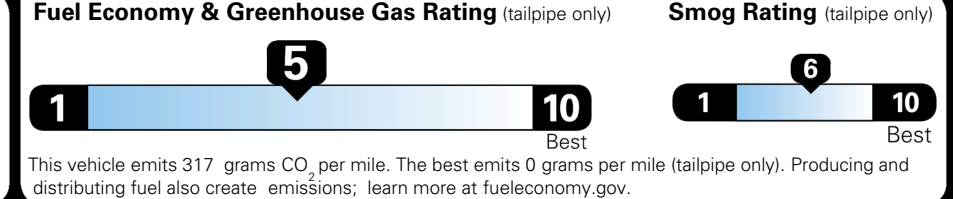

TOTAL ADDITIONAL WEIGHT: 6.7

EPA DOT Fuel Economy and Environment

Gasoline Vehicle

You spend
\$250
 more in fuel costs
 over 5 years
 compared to the
 average new vehicle.

Annual fuel cost
\$1,750

Actual results will vary for many reasons, including driving conditions and how you drive and maintain your vehicle. The average new vehicle gets 29 MPG and costs \$8,500 to fuel over 5 years. Cost estimates are based on 15,000 miles per year at \$ 3.30 per gallon. MPGe is miles per gasoline gallon equivalent. Vehicle emissions are a significant cause of climate change and smog.