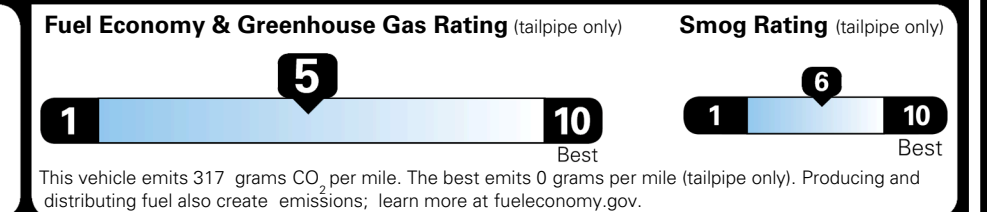

TOTAL ADDITIONAL WEIGHT: 7.8

EPA DOT Fuel Economy and Environment

Gasoline Vehicle

You spend \$250 more in fuel costs over 5 years compared to the average new vehicle.

Annual fuel cost \$1,750

Actual results will vary for many reasons, including driving conditions and how you drive and maintain your vehicle. The average new vehicle gets 29 MPG and costs \$8,500 to fuel over 5 years. Cost estimates are based on 15,000 miles per year at \$ 3.30 per gallon. MPGe is miles per gasoline gallon equivalent. Vehicle emissions are a significant cause of climate change and smog.