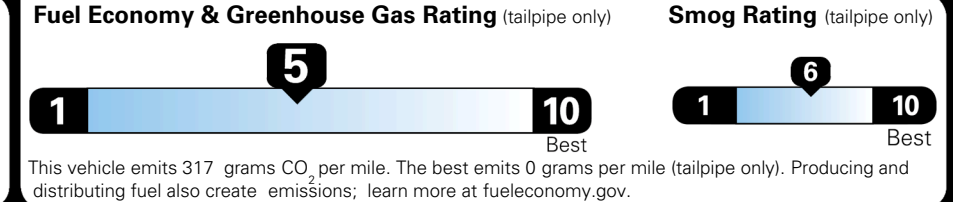

TOTAL ADDITIONAL WEIGHT: 6.7

EPA DOT Fuel Economy and Environment

Gasoline Vehicle

You spend **\$250** more in fuel costs over 5 years compared to the average new vehicle.

Annual fuel cost **\$1,750**

Actual results will vary for many reasons, including driving conditions and how you drive and maintain your vehicle. The average new vehicle gets 29 MPG and costs \$8,500 to fuel over 5 years. Cost estimates are based on 15,000 miles per year at \$ 3.30 per gallon. MPGe is miles per gasoline gallon equivalent. Vehicle emissions are a significant cause of climate change and smog.