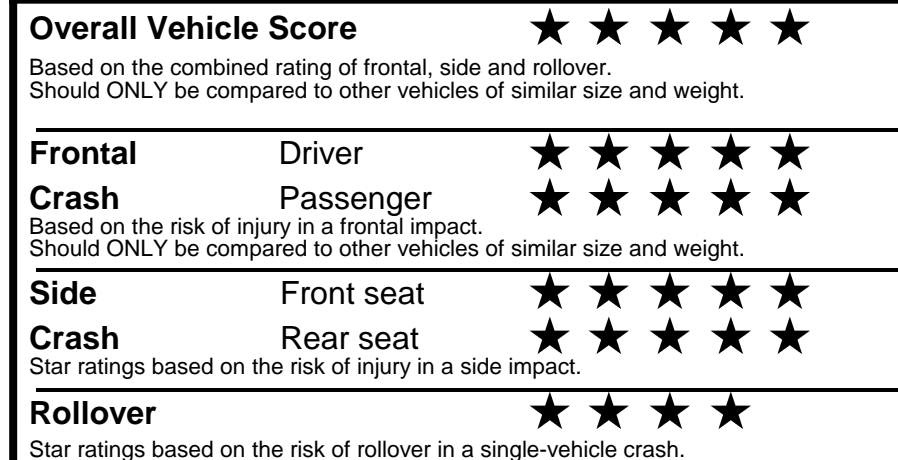

fueleconomy.gov

Calculate personalized estimates and compare vehicles

GOVERNMENT 5-STAR SAFETY RATINGS

Star ratings range from 1 to 5 stars (★★★★★) with 5 being the highest.
 Source: National Highway Traffic Safety Administration (NHTSA).
www.safercar.gov or 1-888-327-4236