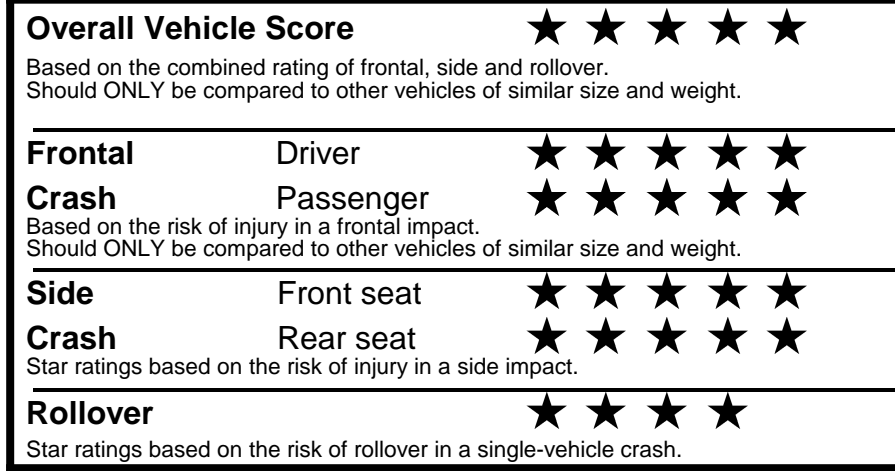

GOVERNMENT 5-STAR SAFETY RATINGS

Star ratings range from 1 to 5 stars (★★★★★) with 5 being the highest.
Source: National Highway Traffic Safety Administration (NHTSA).
www.safercar.gov or 1-888-327-4236

Manufacturer's suggested retail price includes Manufacturer's recommended pre-delivery service. License and title fees, state and local taxes and other dealer installed options and accessories are not included in the manufacturer's suggested retail price.

PARTS CONTENT INFORMATION

FOR VEHICLES IN THIS CAR LINE U.S./CANADIAN PARTS CONTENT: 55 %

MAJOR SOURCES OF FOREIGN PARTS: KOREA: 30%

NOTE: PARTS CONTENT DOES NOT INCLUDE FINAL ASSEMBLY, DISTRIBUTION, OR OTHER NON-PARTS COSTS.

FOR THIS VEHICLE FINAL ASSEMBLY POINT: WEST POINT, GA, USA

COUNTRY OF ORIGIN ENGINE (MOTOR): USA

TRANSMISSION: USA

*Additional terms and conditions apply.
**Kia Connect may be currently unavailable for some Model Year 2022 and newer vehicles sold or purchased in Massachusetts; please see owners.kia.com for more information.
NOTE: When you purchase this vehicle, Kia America, Inc. collects personal information you provide to the dealership. For information on our collection and use of personal information and your rights, please see our Privacy Policy on www.kia.com.

TOTAL ADDITIONAL WEIGHT: 6.6