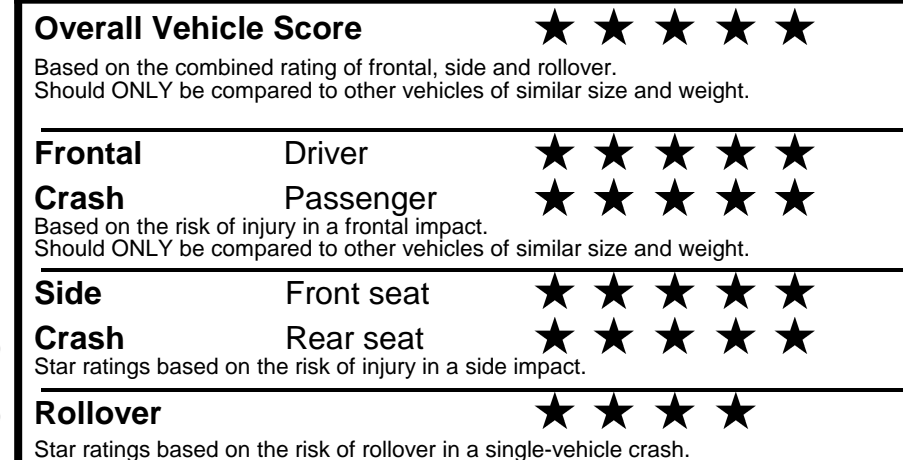

### GOVERNMENT 5-STAR SAFETY RATINGS

Star ratings range from 1 to 5 stars (★★★★★) with 5 being the highest.  
 Source: National Highway Traffic Safety Administration (NHTSA).  
[www.safercar.gov](http://www.safercar.gov) or 1-888-327-4236