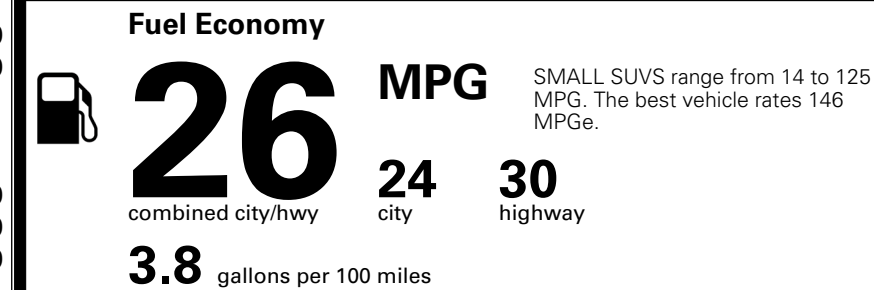

MSRP INCLUDING OPTIONS \$ 35,770.00

INLAND FREIGHT AND HANDLING \$ 1,495.00

TOTAL MANUFACTURER'S SUGGESTED RETAIL PRICE ► \$ 37,265.00

EPA DOT Fuel Economy and Environment

Gasoline Vehicle

You spend \$1,000 more in fuel costs over 5 years compared to the average new vehicle.