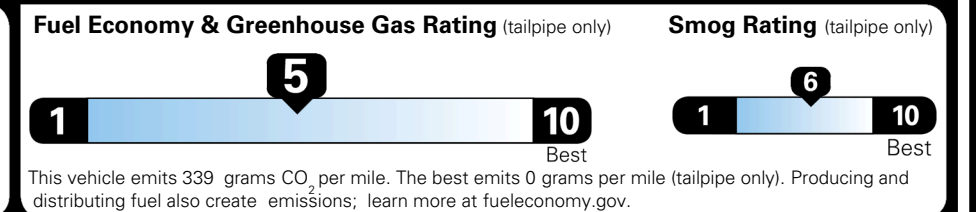

MSRP INCLUDING OPTIONS \$ 34,080.00

INLAND FREIGHT AND HANDLING \$ 1,495.00

TOTAL MANUFACTURER'S SUGGESTED RETAIL PRICE ▶ \$ 35,575.00

TOTAL ADDITIONAL WEIGHT: 6.7

*Additional terms and conditions apply.
 **Kia Connect may be currently unavailable for some Model Year 2022 and newer vehicles sold or purchased in Massachusetts; please see owners.kia.com for more information.
 NOTE: When you purchase this vehicle, Kia America, Inc. collects personal information you provide to the dealership. For information on our collection and use of personal information and your rights, please see our Privacy Policy on www.kia.com.

EPA DOT Fuel Economy and Environment

Gasoline Vehicle

You spend \$1,000 more in fuel costs over 5 years compared to the average new vehicle.

Annual fuel cost **\$1,900**

Actual results will vary for many reasons, including driving conditions and how you drive and maintain your vehicle. The average new vehicle gets 29 MPG and costs \$8,500 to fuel over 5 years. Cost estimates are based on 15,000 miles per year at \$ 3.30 per gallon. MPGe is miles per gasoline gallon equivalent. Vehicle emissions are a significant cause of climate change and smog.