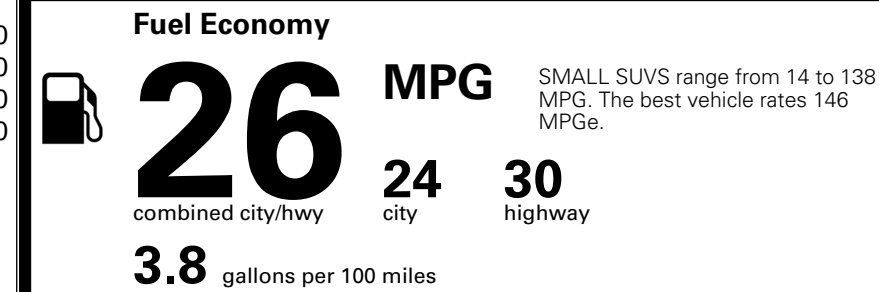

MSRP INCLUDING OPTIONS

\$ 34,080.00

INLAND FREIGHT AND HANDLING

\$ 1,495.00

TOTAL MANUFACTURER'S SUGGESTED RETAIL PRICE ▶

\$ 35,575.00

*Additional terms and conditions apply.
 **Kia Connect may be currently unavailable for some Model Year 2022 and newer vehicles sold or purchased in Massachusetts; please see owners.kia.com for more information.
 NOTE: When you purchase this vehicle, Kia America, Inc. collects personal information you provide to the dealership. For information on our collection and use of personal information and your rights, please see our Privacy Policy on www.kia.com.

TOTAL ADDITIONAL WEIGHT: 6.7

EPA DOT Fuel Economy and Environment

Gasoline Vehicle

You spend \$1,000 more in fuel costs over 5 years compared to the average new vehicle.

Annual fuel cost \$1,900

Actual results will vary for many reasons, including driving conditions and how you drive and maintain your vehicle. The average new vehicle gets 29 MPG and costs \$8,500 to fuel over 5 years. Cost estimates are based on 15,000 miles per year at \$ 3.30 per gallon. MPGe is miles per gasoline gallon equivalent. Vehicle emissions are a significant cause of climate change and smog.