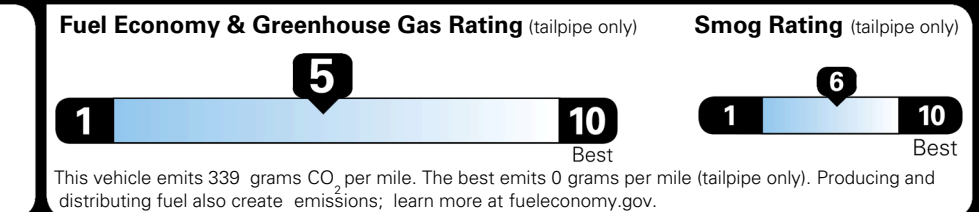

TOTAL ADDITIONAL WEIGHT: 6.7

EPA DOT Fuel Economy and Environment

Gasoline Vehicle

You spend \$1,000 more in fuel costs over 5 years compared to the average new vehicle.

Annual fuel cost \$1,900

Actual results will vary for many reasons, including driving conditions and how you drive and maintain your vehicle. The average new vehicle gets 29 MPG and costs \$8,500 to fuel over 5 years. Cost estimates are based on 15,000 miles per year at \$ 3.30 per gallon. MPGe is miles per gasoline gallon equivalent. Vehicle emissions are a significant cause of climate change and smog.