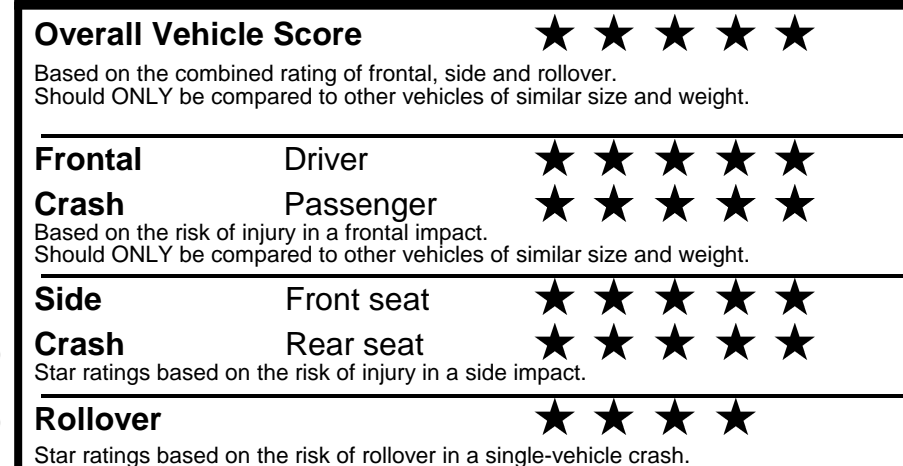

GOVERNMENT 5-STAR SAFETY RATINGS

PARTS CONTENT INFORMATION

FOR VEHICLES IN THIS CAR LINE U.S./CANADIAN PARTS CONTENT: 55 %

MAJOR SOURCES OF FOREIGN PARTS: KOREA: 30%

NOTE: PARTS CONTENT DOES NOT INCLUDE FINAL ASSEMBLY, DISTRIBUTION, OR OTHER NON-PARTS COSTS.

FOR THIS VEHICLE FINAL ASSEMBLY POINT: WEST POINT, GA, USA

COUNTRY OF ORIGIN ENGINE (MOTOR): USA

TRANSMISSION: USA

Star ratings range from 1 to 5 stars (★★★★★) with 5 being the highest.
Source: National Highway Traffic Safety Administration (NHTSA).
www.safercar.gov or 1-888-327-4236

Manufacturer's suggested retail price includes Manufacturer's recommended pre-delivery service. License and title fees, state and local taxes and other dealer installed options and accessories are not included in the manufacturer's suggested retail price.