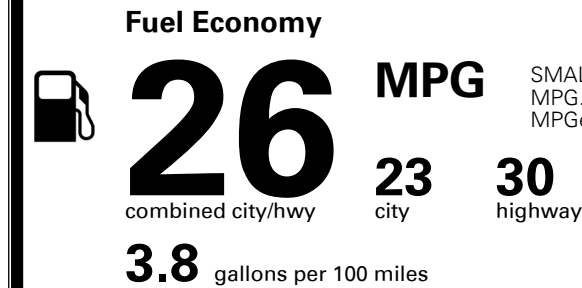

\$395.00
 \$95.00
 \$360.00
 \$175.00
 \$55.00
 \$115.00
 \$65.00

MSRP INCLUDING OPTIONS

\$ 39,150.00

INLAND FREIGHT AND HANDLING

\$ 1,325.00

TOTAL MANUFACTURER'S SUGGESTED RETAIL PRICE ▶

\$ 40,475.00

TOTAL ADDITIONAL WEIGHT: 28.9

EPA DOT Fuel Economy and Environment

Gasoline Vehicle

SMALL SUVs range from 14 to 123 MPG. The best vehicle rates 140 MPGe.

You spend \$750 more in fuel costs over 5 years
 compared to the average new vehicle.