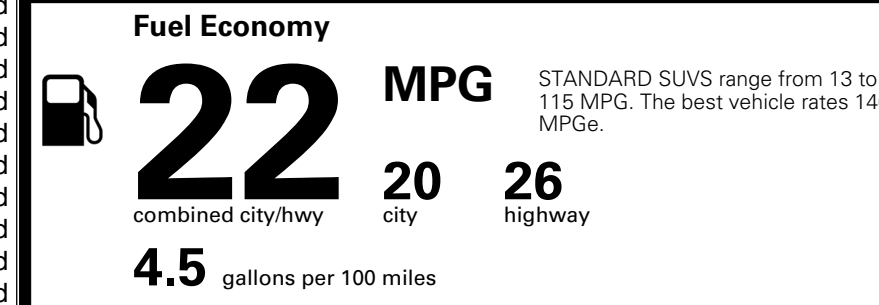

\$495.00
 \$395.00
 \$390.00
 \$75.00

MSRP INCLUDING OPTIONS

\$ 45,145.00

INLAND FREIGHT AND HANDLING

\$ 1,545.00

TOTAL MANUFACTURER'S SUGGESTED RETAIL PRICE ▶

\$ 46,690.00

TOTAL ADDITIONAL WEIGHT: 16.7

EPA DOT Fuel Economy and Environment

Gasoline Vehicle

You spend \$2,500 more in fuel costs over 5 years compared to the average new vehicle.

Annual fuel cost \$2,100

Actual results will vary for many reasons, including driving conditions and how you drive and maintain your vehicle. The average new vehicle gets 29 MPG and costs \$8,000 to fuel over 5 years. Cost estimates are based on 15,000 miles per year at \$ 3.10 per gallon. MPGe is miles per gasoline gallon equivalent. Vehicle emissions are a significant cause of climate change and smog.