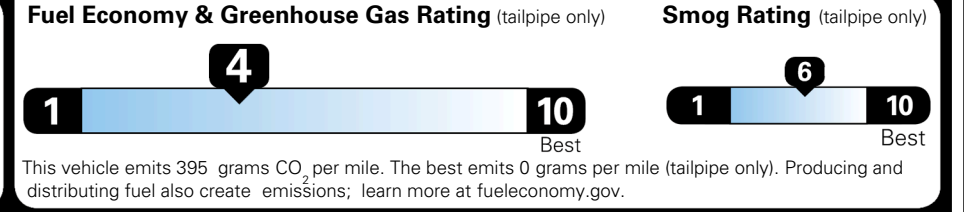

Actual results will vary for many reasons, including driving conditions and how you drive and maintain your vehicle. The average new vehicle gets 29 MPG and costs $8,000 to fuel over 5 years. Cost estimates are based on 15,000 miles per year at $ 3.10 per gallon. MPGe is miles per gasoline gallon equivalent. Vehicle emissions are a significant cause of climate change and smog.

fueleconomy.gov

Calculate personalized estimates and compare vehicles

GOVERNMENT 5-STAR SAFETY RATINGS

Overall Vehicle Score	Not Rated	
Based on the combined rating of frontal, side and rollover. Should ONLY be compared to other vehicles of similar size and weight.		
Frontal	Driver	Not Rated
Crash	Passenger	Not Rated
Based on the risk of injury in a frontal impact. Should ONLY be compared to other vehicles of similar size and weight.		
Side	Front seat	Not Rated
Crash	Rear seat	Not Rated
Star ratings based on the risk of injury in a side impact.		
Rollover	Not Rated	
Star ratings based on the risk of rollover in a single-vehicle crash.		

Star ratings range from 1 to 5 stars (★★★★★) with 5 being the highest.
Source: National Highway Traffic Safety Administration (NHTSA).
www.safercar.gov or 1-888-327-4236

Manufacturer's suggested retail price includes Manufacturer's recommended pre-delivery service. License and title fees, state and local taxes and other dealer installed options and accessories are not included in the manufacturer's suggested retail price.

PARTS CONTENT INFORMATION

FOR VEHICLES IN THIS CAR LINE U.S./CANADIAN PARTS CONTENT: 50 %

MAJOR SOURCES OF FOREIGN PARTS: KOREA: 35%

NOTE: PARTS CONTENT DOES NOT INCLUDE FINAL ASSEMBLY, DISTRIBUTION, OR OTHER NON-PARTS COSTS.

FOR THIS VEHICLE FINAL ASSEMBLY POINT: WEST POINT, GA, USA

COUNTRY OF ORIGIN ENGINE (MOTOR): KOREA

TRANSMISSION: USA