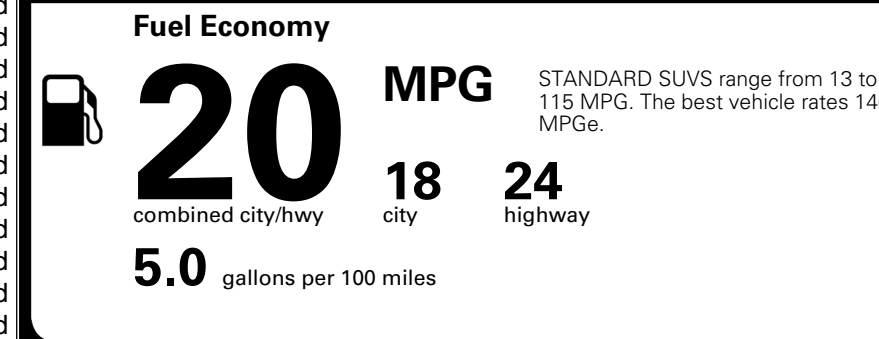

EPA DOT Fuel Economy and Environment

Gasoline Vehicle

You spend \$3,500 more in fuel costs over 5 years compared to the average new vehicle.

Annual fuel cost \$2,300

Actual results will vary for many reasons, including driving conditions and how you drive and maintain your vehicle. The average new vehicle gets 29 MPG and costs \$8,000 to fuel over 5 years. Cost estimates are based on 15,000 miles per year at \$ 3.10 per gallon. MPGe is miles per gasoline gallon equivalent. Vehicle emissions are a significant cause of climate change and smog.