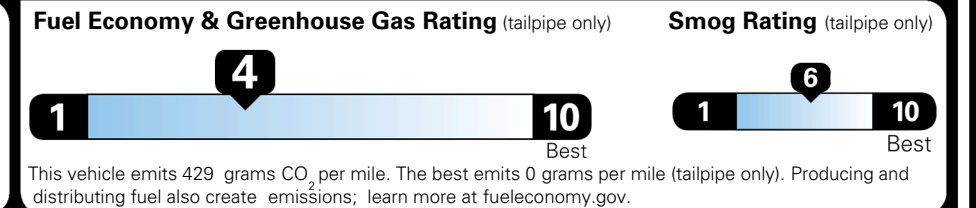

Actual results will vary for many reasons, including driving conditions and how you drive and maintain your vehicle. The average new vehicle gets 29 MPG and costs $8,000 to fuel over 5 years. Cost estimates are based on 15,000 miles per year at $ 3.10 per gallon. MPGe is miles per gasoline gallon equivalent. Vehicle emissions are a significant cause of climate change and smog.

fueleconomy.gov

Calculate personalized estimates and compare vehicles

GOVERNMENT 5-STAR SAFETY RATINGS

Overall Vehicle Score	Not Rated	
Based on the combined rating of frontal, side and rollover. Should ONLY be compared to other vehicles of similar size and weight.		
Frontal	Driver	Not Rated
Crash	Passenger	Not Rated
Based on the risk of injury in a frontal impact. Should ONLY be compared to other vehicles of similar size and weight.		
Side	Front seat	Not Rated
Crash	Rear seat	Not Rated
Star ratings based on the risk of injury in a side impact.		
Rollover	Not Rated	
Star ratings based on the risk of rollover in a single-vehicle crash.		

Star ratings range from 1 to 5 stars (★★★★★) with 5 being the highest.
Source: National Highway Traffic Safety Administration (NHTSA).
www.safercar.gov or 1-888-327-4236

Manufacturer's suggested retail price includes Manufacturer's recommended pre-delivery service. License and title fees, state and local taxes and other dealer installed options and accessories are not included in the manufacturer's suggested retail price.

PARTS CONTENT INFORMATION

FOR VEHICLES IN THIS CAR LINE U.S./CANADIAN PARTS CONTENT: 50 %

MAJOR SOURCES OF FOREIGN PARTS: KOREA: 35%

NOTE: PARTS CONTENT DOES NOT INCLUDE FINAL ASSEMBLY, DISTRIBUTION, OR OTHER NON-PARTS COSTS.

FOR THIS VEHICLE FINAL ASSEMBLY POINT: WEST POINT, GA, USA

COUNTRY OF ORIGIN ENGINE (MOTOR): KOREA
TRANSMISSION: USA