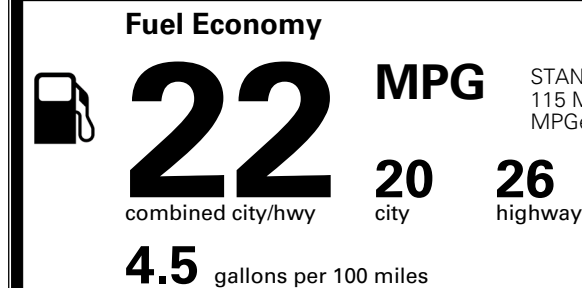

\$390.00
 \$45.00
 \$799.00

MSRP INCLUDING OPTIONS

\$ 43,324.00

INLAND FREIGHT AND HANDLING

\$ 1,545.00

TOTAL MANUFACTURER'S SUGGESTED RETAIL PRICE ▶

\$ 44,869.00

TOTAL ADDITIONAL WEIGHT: 44.9

EPA DOT Fuel Economy and Environment

Gasoline Vehicle

You spend
\$2,500
 more in fuel costs
 over 5 years
 compared to the
 average new vehicle.

Annual fuel cost
\$2,100

This vehicle emits 395 grams CO₂ per mile. The best emits 0 grams per mile (tailpipe only). Producing and distributing fuel also create emissions; learn more at fueleconomy.gov.