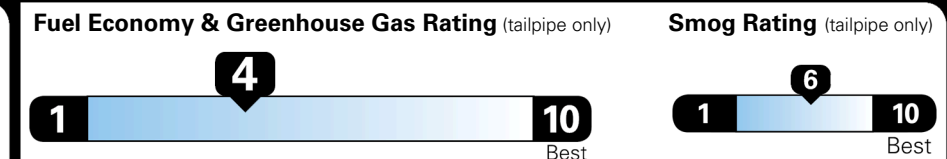

You spend
$2,500
more in fuel costs
over 5 years
compared to the
average new vehicle.

Annual fuel cost
$2,100