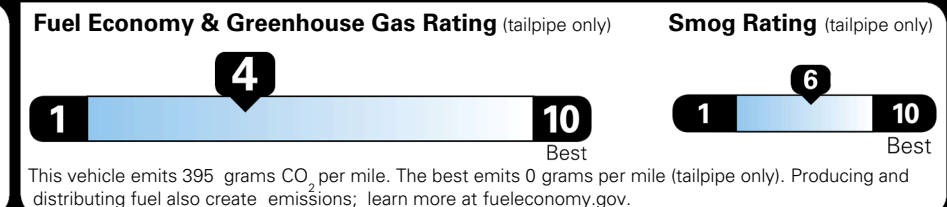

### EPA DOT Fuel Economy and Environment

Gasoline Vehicle

You spend  
**\$2,500**  
 more in fuel costs  
 over 5 years  
 compared to the  
 average new vehicle.

Annual fuel cost  
**\$2,100**

Actual results will vary for many reasons, including driving conditions and how you drive and maintain your vehicle. The average new vehicle gets 29 MPG and costs \$8,000 to fuel over 5 years. Cost estimates are based on 15,000 miles per year at \$ 3.10 per gallon. MPGe is miles per gasoline gallon equivalent. Vehicle emissions are a significant cause of climate change and smog.