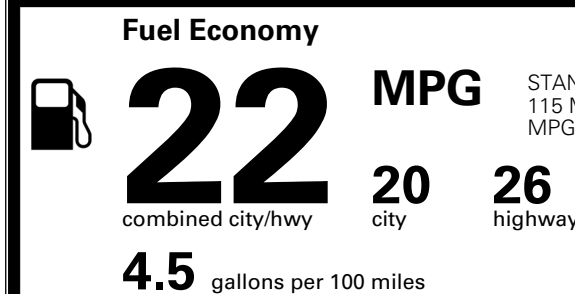

EPA DOT Fuel Economy and Environment

Gasoline Vehicle