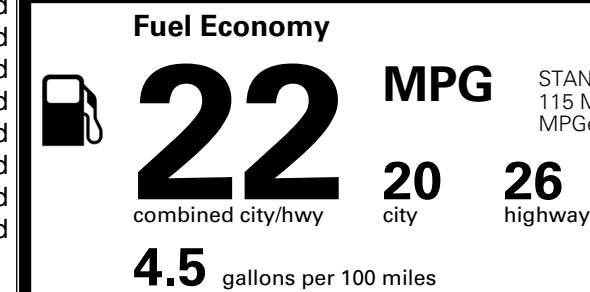

\$ 1,545.00

TOTAL MANUFACTURER'S SUGGESTED RETAIL PRICE ▶

\$ 43,635.00

TOTAL ADDITIONAL WEIGHT:

EPA DOT Fuel Economy and Environment

Gasoline Vehicle

You spend
\$2,500
 more in fuel costs
 over 5 years
 compared to the
 average new vehicle.