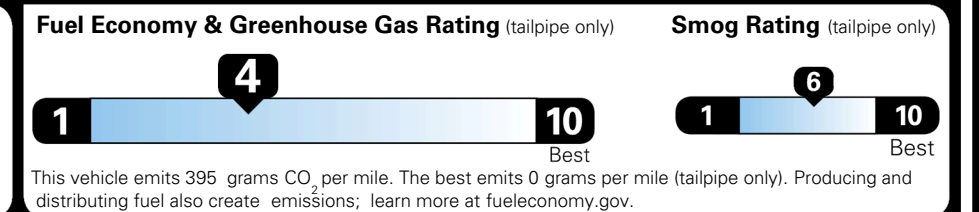

You spend
$2,500
more in fuel costs
over 5 years
compared to the
average new vehicle.

Annual fuel cost
$2,100