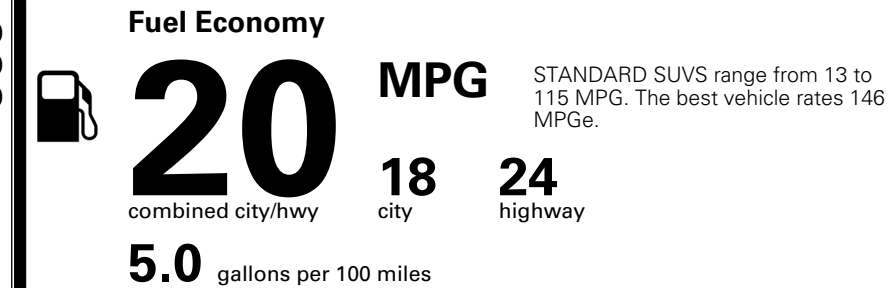

MSRP INCLUDING OPTIONS \$ 44,600.00

INLAND FREIGHT AND HANDLING \$ 1,545.00

TOTAL MANUFACTURER'S SUGGESTED RETAIL PRICE ▶ \$ 46,145.00

TOTAL ADDITIONAL WEIGHT: 6.0

*Additional terms and conditions apply.
 **Kia Connect may be currently unavailable for some Model Year 2022 and newer vehicles sold or purchased in Massachusetts; please see owners.kia.com for more information.
 NOTE: When you purchase this vehicle, Kia America, Inc. collects personal information you provide to the dealership. For information on our collection and use of personal information and your rights, please see our Privacy Policy on www.kia.com.

EPA DOT Fuel Economy and Environment

Gasoline Vehicle

You spend \$3,500 more in fuel costs over 5 years compared to the average new vehicle.

Annual fuel cost \$2,300

Actual results will vary for many reasons, including driving conditions and how you drive and maintain your vehicle. The average new vehicle gets 29 MPG and costs \$8,000 to fuel over 5 years. Cost estimates are based on 15,000 miles per year at \$ 3.10 per gallon. MPGe is miles per gasoline gallon equivalent. Vehicle emissions are a significant cause of climate change and smog.