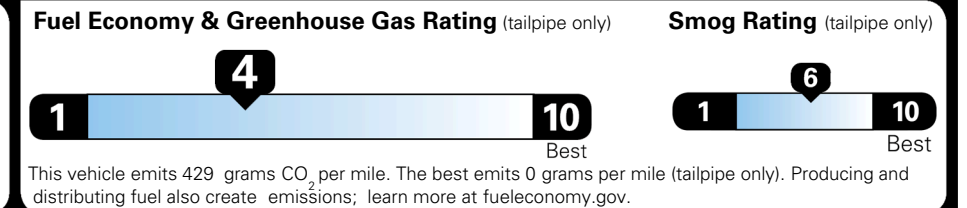

MSRP INCLUDING OPTIONS \$ 44,600.00

INLAND FREIGHT AND HANDLING \$ 1,545.00

TOTAL MANUFACTURER'S SUGGESTED RETAIL PRICE ▶ \$ 46,145.00

TOTAL ADDITIONAL WEIGHT: 6.0

*Additional terms and conditions apply.
 **Kia Connect may be currently unavailable for some Model Year 2022 and newer vehicles sold or purchased in Massachusetts; please see owners.kia.com for more information.
 NOTE: When you purchase this vehicle, Kia America, Inc. collects personal information you provide to the dealership. For information on our collection and use of personal information and your rights, please see our Privacy Policy on www.kia.com.

EPA DOT Fuel Economy and Environment

Gasoline Vehicle

You spend \$3,500 more in fuel costs over 5 years compared to the average new vehicle.

Annual fuel cost \$2,300

Actual results will vary for many reasons, including driving conditions and how you drive and maintain your vehicle. The average new vehicle gets 29 MPG and costs \$8,000 to fuel over 5 years. Cost estimates are based on 15,000 miles per year at \$ 3.10 per gallon. MPGe is miles per gasoline gallon equivalent. Vehicle emissions are a significant cause of climate change and smog.