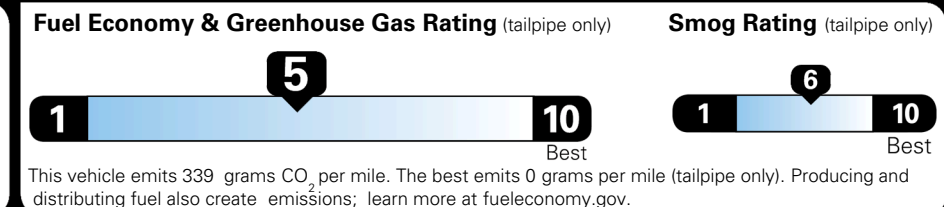

MSRP INCLUDING OPTIONS \$ 32,890.00

INLAND FREIGHT AND HANDLING \$ 1,495.00

TOTAL MANUFACTURER'S SUGGESTED RETAIL PRICE ▶ \$ 34,385.00

TOTAL ADDITIONAL WEIGHT: 3.1

*Additional terms and conditions apply.
 **Kia Connect may be currently unavailable for some Model Year 2022 and newer vehicles sold or purchased in Massachusetts; please see owners.kia.com for more information.
 NOTE: When you purchase this vehicle, Kia America, Inc. collects personal information you provide to the dealership. For information on our collection and use of personal information and your rights, please see our Privacy Policy on www.kia.com.

EPA DOT Fuel Economy and Environment

Gasoline Vehicle

You spend \$1,000 more in fuel costs over 5 years compared to the average new vehicle.

Annual fuel cost \$1,900

Actual results will vary for many reasons, including driving conditions and how you drive and maintain your vehicle. The average new vehicle gets 29 MPG and costs \$8,500 to fuel over 5 years. Cost estimates are based on 15,000 miles per year at \$ 3.30 per gallon. MPGe is miles per gasoline gallon equivalent. Vehicle emissions are a significant cause of climate change and smog.