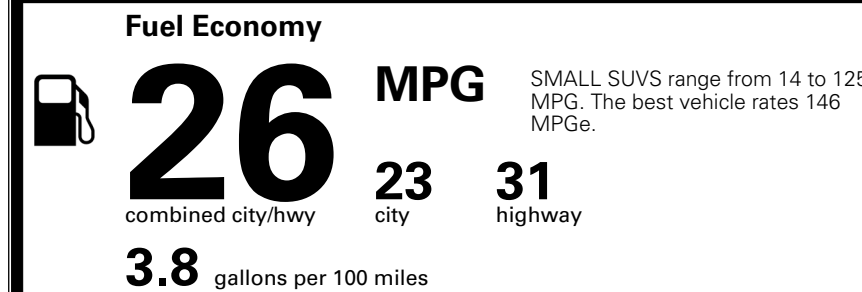

MANUFACTURER'S SUGGESTED RETAIL PRICE ▶ $ 32,390.00

ADDITIONAL INSTALLED EQUIPMENT:
(In addition to or in place of standard features)
Auto-Dimming Mirror w/ HomeLink™ $375.00
First Aid Kit, Small $45.00
Wheel Locks $80.00

MSRP INCLUDING OPTIONS $ 32,890.00

INLAND FREIGHT AND HANDLING $ 1,495.00

TOTAL MANUFACTURER'S SUGGESTED RETAIL PRICE ▶ $ 34,385.00

TOTAL ADDITIONAL WEIGHT: 3.1

*Additional terms and conditions apply.
**Kia Connect may be currently unavailable for some Model Year 2022 and newer vehicles sold or purchased in Massachusetts; please see owners.kia.com for more information.
NOTE: When you purchase this vehicle, Kia America, Inc. collects personal information you provide to the dealership. For information on our collection and use of personal information and your rights, please see our Privacy Policy on www.kia.com.

EPA DOT Fuel Economy and Environment

Gasoline Vehicle

You spend $1,000 more in fuel costs over 5 years compared to the average new vehicle.

Annual fuel cost $1,900