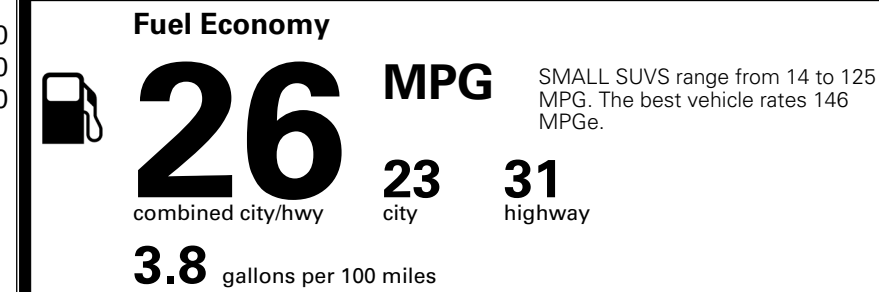

MSRP INCLUDING OPTIONS

\$ 32,890.00

INLAND FREIGHT AND HANDLING

\$ 1,495.00

TOTAL MANUFACTURER'S SUGGESTED RETAIL PRICE ▶

\$ 34,385.00

*Additional terms and conditions apply.
 **Kia Connect may be currently unavailable for some Model Year 2022 and newer vehicles sold or purchased in Massachusetts; please see owners.kia.com for more information.
 NOTE: When you purchase this vehicle, Kia America, Inc. collects personal information you provide to the dealership. For information on our collection and use of personal information and your rights, please see our Privacy Policy on www.kia.com.

TOTAL ADDITIONAL WEIGHT: 3.1

EPA DOT Fuel Economy and Environment

Gasoline Vehicle

You spend \$1,000 more in fuel costs over 5 years compared to the average new vehicle.

Annual fuel cost \$1,900

Actual results will vary for many reasons, including driving conditions and how you drive and maintain your vehicle. The average new vehicle gets 29 MPG and costs \$8,500 to fuel over 5 years. Cost estimates are based on 15,000 miles per year at \$ 3.30 per gallon. MPGe is miles per gasoline gallon equivalent. Vehicle emissions are a significant cause of climate change and smog.