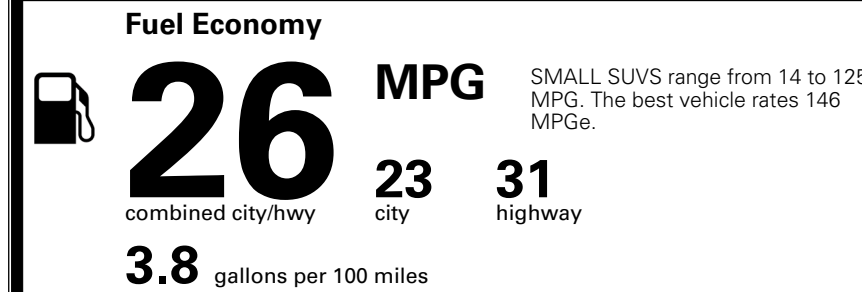

MSRP INCLUDING OPTIONS \$ 32,890.00

INLAND FREIGHT AND HANDLING \$ 1,495.00

TOTAL MANUFACTURER'S SUGGESTED RETAIL PRICE ▶ \$ 34,385.00

TOTAL ADDITIONAL WEIGHT: 3.1

*Additional terms and conditions apply.
 **Kia Connect may be currently unavailable for some Model Year 2022 and newer vehicles sold or purchased in Massachusetts; please see owners.kia.com for more information.
 NOTE: When you purchase this vehicle, Kia America, Inc. collects personal information you provide to the dealership. For information on our collection and use of personal information and your rights, please see our Privacy Policy on www.kia.com.

EPA DOT Fuel Economy and Environment

Gasoline Vehicle

You spend \$1,000 more in fuel costs over 5 years
 compared to the average new vehicle.

Annual fuel cost \$1,900

Actual results will vary for many reasons, including driving conditions and how you drive and maintain your vehicle. The average new vehicle gets 29 MPG and costs \$8,500 to fuel over 5 years. Cost estimates are based on 15,000 miles per year at \$ 3.30 per gallon. MPGe is miles per gasoline gallon equivalent. Vehicle emissions are a significant cause of climate change and smog.