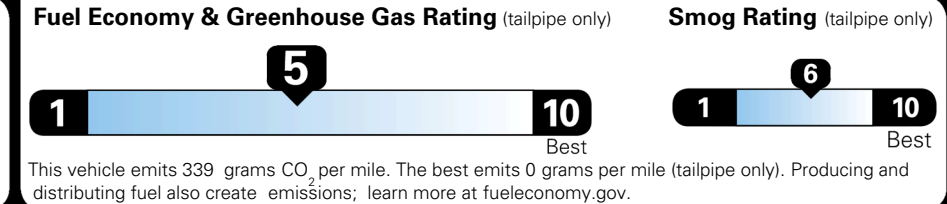

Actual results will vary for many reasons, including driving conditions and how you drive and maintain your vehicle. The average new vehicle gets 29 MPG and costs $8,500 to fuel over 5 years. Cost estimates are based on 15,000 miles per year at $ 3.30 per gallon. MPGe is miles per gasoline gallon equivalent. Vehicle emissions are a significant cause of climate change and smog.

fueleconomy.gov

Calculate personalized estimates and compare vehicles