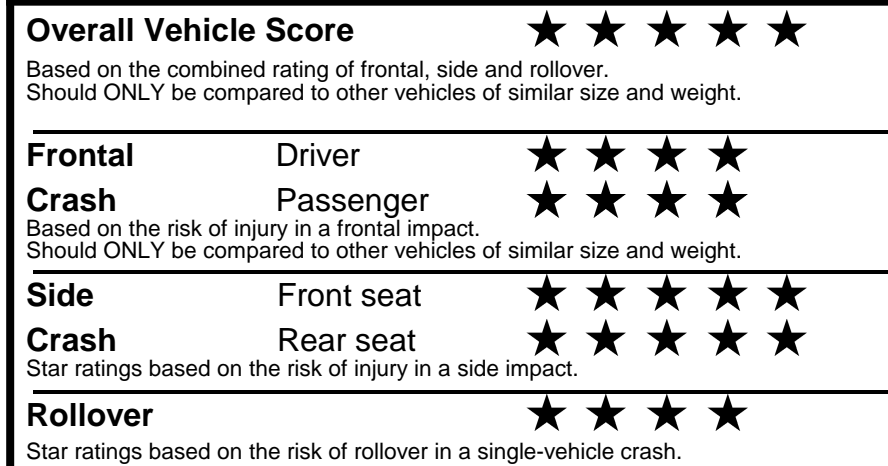

fueleconomy.gov

Calculate personalized estimates and compare vehicles

GOVERNMENT 5-STAR SAFETY RATINGS

Star ratings range from 1 to 5 stars (★★★★★) with 5 being the highest.
 Source: National Highway Traffic Safety Administration (NHTSA).
www.safercar.gov or 1-888-327-4236