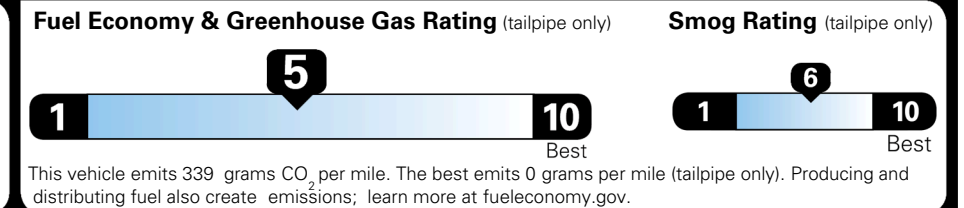

TOTAL ADDITIONAL WEIGHT: 3.1

EPA DOT Fuel Economy and Environment

Gasoline Vehicle

You spend \$1,000 more in fuel costs over 5 years compared to the average new vehicle.

Annual fuel cost \$1,900

Actual results will vary for many reasons, including driving conditions and how you drive and maintain your vehicle. The average new vehicle gets 29 MPG and costs \$8,500 to fuel over 5 years. Cost estimates are based on 15,000 miles per year at \$ 3.30 per gallon. MPGe is miles per gasoline gallon equivalent. Vehicle emissions are a significant cause of climate change and smog.