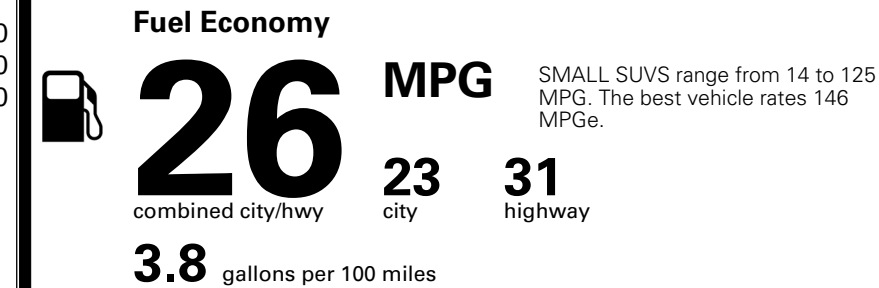

MSRP INCLUDING OPTIONS

\$ 32,890.00

INLAND FREIGHT AND HANDLING

\$ 1,495.00

TOTAL MANUFACTURER'S SUGGESTED RETAIL PRICE ▶

\$ 34,385.00

*Additional terms and conditions apply.
 **Kia Connect may be currently unavailable for some Model Year 2022 and newer vehicles sold or purchased in Massachusetts; please see owners.kia.com for more information.
 NOTE: When you purchase this vehicle, Kia America, Inc. collects personal information you provide to the dealership. For information on our collection and use of personal information and your rights, please see our Privacy Policy on www.kia.com.

TOTAL ADDITIONAL WEIGHT: 3.1

EPA DOT Fuel Economy and Environment

Gasoline Vehicle

You spend \$1,000 more in fuel costs over 5 years compared to the average new vehicle.

Annual fuel cost \$1,900

Actual results will vary for many reasons, including driving conditions and how you drive and maintain your vehicle. The average new vehicle gets 29 MPG and costs \$8,500 to fuel over 5 years. Cost estimates are based on 15,000 miles per year at \$ 3.30 per gallon. MPGe is miles per gasoline gallon equivalent. Vehicle emissions are a significant cause of climate change and smog.