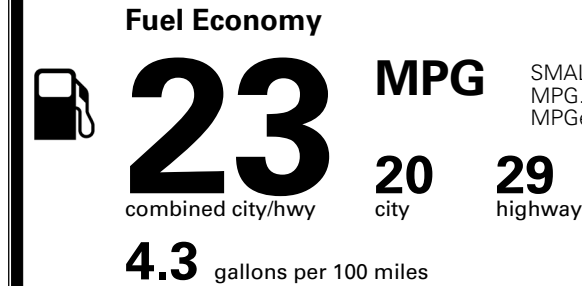

\$ 1,495.00

TOTAL MANUFACTURER'S SUGGESTED RETAIL PRICE ▶

\$ 43,030.00

TOTAL ADDITIONAL WEIGHT: 19.2

EPA DOT Fuel Economy and Environment

Gasoline Vehicle

SMALL SUVs range from 14 to 138 MPG. The best vehicle rates 146 MPGe.