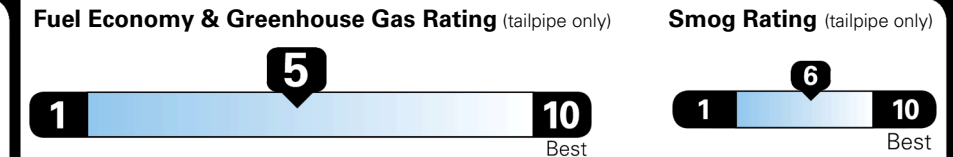

This vehicle emits 382 grams CO₂ per mile. The best emits 0 grams per mile (tailpipe only). Producing and distributing fuel also create emissions; learn more at fueleconomy.gov.

Actual results will vary for many reasons, including driving conditions and how you drive and maintain your vehicle. The average new vehicle gets 29 MPG and costs $8,500 to fuel over 5 years. Cost estimates are based on 15,000 miles per year at $ 3.30 per gallon. MPGe is miles per gasoline gallon equivalent. Vehicle emissions are a significant cause of climate change and smog.

fueleconomy.gov

Calculate personalized estimates and compare vehicles

GOVERNMENT 5-STAR SAFETY RATINGS

Overall Vehicle Score ★ ★ ★ ★ ★

Based on the combined rating of frontal, side and rollover.
Should ONLY be compared to other vehicles of similar size and weight.

Frontal	Driver	★ ★ ★ ★ ★
Crash	Passenger	★ ★ ★ ★ ★

Based on the risk of injury in a frontal impact.
Should ONLY be compared to other vehicles of similar size and weight.

Side	Front seat	★ ★ ★ ★ ★
Crash	Rear seat	★ ★ ★ ★ ★

Star ratings based on the risk of injury in a side impact.

Rollover ★ ★ ★ ★ ★

Star ratings based on the risk of rollover in a single-vehicle crash.

Star ratings range from 1 to 5 stars (★★★★★) with 5 being the highest.

Source: National Highway Traffic Safety Administration (NHTSA).

www.safercar.gov or 1-888-327-4236

Manufacturer's suggested retail price includes Manufacturer's recommended pre-delivery service. License and title fees, state and local taxes and other dealer installed options and accessories are not included in the manufacturer's suggested retail price.

PARTS CONTENT INFORMATION

FOR VEHICLES IN THIS CAR LINE U.S./CANADIAN
PARTS CONTENT: 55 %

MAJOR SOURCES OF FOREIGN PARTS:
KOREA: 30%

NOTE: PARTS CONTENT DOES NOT INCLUDE FINAL ASSEMBLY, DISTRIBUTION, OR OTHER NON-PARTS COSTS.

FOR THIS VEHICLE
FINAL ASSEMBLY POINT:
WEST POINT, GA, USA

COUNTRY OF ORIGIN
ENGINE (MOTOR):

USA

TRANSMISSION:

KOREA

*Additional terms and conditions apply.

**Kia Connect may be currently unavailable for some Model Year 2022 and newer vehicles sold or purchased in Massachusetts; please see owners.kia.com for more information.

NOTE: When you purchase this vehicle, Kia America, Inc. collects personal information you provide to the dealership. For information on our collection and use of personal information and your rights, please see our Privacy Policy on www.kia.com.