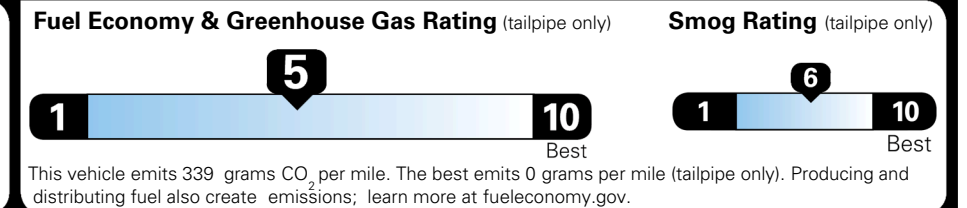

EPA DOT Fuel Economy and Environment

Gasoline Vehicle

You spend
\$1,000
 more in fuel costs
 over 5 years
 compared to the
 average new vehicle.

Annual fuel cost
\$1,900

Actual results will vary for many reasons, including driving conditions and how you drive and maintain your vehicle. The average new vehicle gets 29 MPG and costs \$8,500 to fuel over 5 years. Cost estimates are based on 15,000 miles per year at \$ 3.30 per gallon. MPGe is miles per gasoline gallon equivalent. Vehicle emissions are a significant cause of climate change and smog.