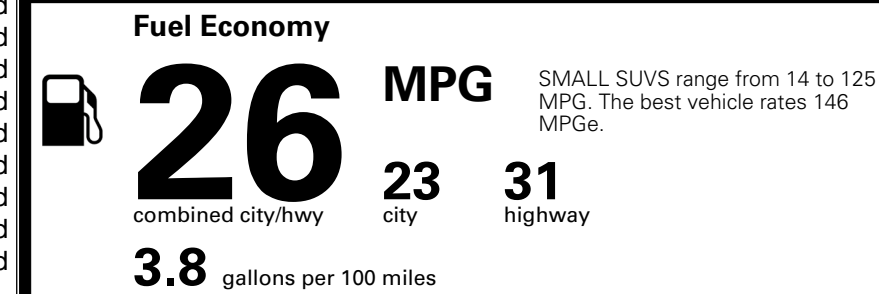

MANUFACTURER'S SUGGESTED RETAIL PRICE ▶

$ 35,290.00

COMPARE S FWD FEATURES

Added to/in place of standard LX FWD features

- 18" Alloy Wheels
- Roof Rails
- Parking Distance Warning-Forward/Reverse
- SynTex Seating Material
- Power Adj. Driver's Seat w/ Power Lumbar
- Wireless Phone Charger
- Heated Front Seats
- Dual-Zone Automatic Climate Control

Included
Included
Included
Included
Included
Included
Included
Included

ADDITIONAL INSTALLED EQUIPMENT:

(In addition to or in place of standard features)
Midnight Lake Blue Paint
Panoramic Sunroof Package
- Panoramic Sunroof w/ Power Sunshade
- LED Interior Lighting
Carpeted Floor Mats
Cargo Net
Roadside Assistance Kit

$495.00
$1,300.00
$235.00
$65.00
$75.00

MSRP INCLUDING OPTIONS

$ 37,460.00

INLAND FREIGHT AND HANDLING

$ 1,495.00

TOTAL MANUFACTURER'S SUGGESTED RETAIL PRICE ▶

$ 38,955.00

TOTAL ADDITIONAL WEIGHT: 11.8

*Additional terms and conditions apply.

**Kia Connect may be currently unavailable for some Model Year 2022 and newer vehicles sold or purchased in Massachusetts; please see owners.kia.com for more information.

NOTE: When you purchase this vehicle, Kia America, Inc. collects personal information you provide to the dealership. For information on our collection and use of personal information and your rights, please see our Privacy Policy on www.kia.com.

EPA DOT Fuel Economy and Environment

Gasoline Vehicle

You spend
$1,000
more in fuel costs
over 5 years
compared to the
average new vehicle.

Annual fuel cost
$1,900