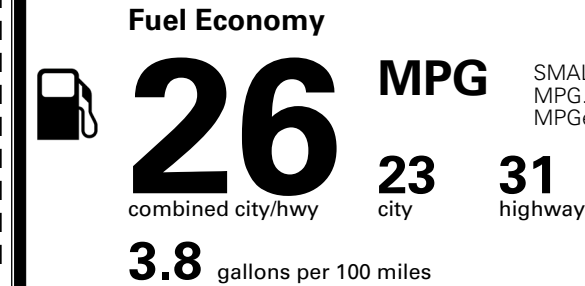

MSRP INCLUDING OPTIONS \$ 36,965.00

INLAND FREIGHT AND HANDLING \$ 1,495.00

TOTAL MANUFACTURER'S SUGGESTED RETAIL PRICE ▶ \$ 38,460.00

TOTAL ADDITIONAL WEIGHT: 11.8

*Additional terms and conditions apply.

EPA DOT Fuel Economy and Environment

Gasoline Vehicle

SMALL SUVs range from 14 to 125 MPG. The best vehicle rates 146 MPGe.

You spend \$1,000 more in fuel costs over 5 years compared to the average new vehicle.