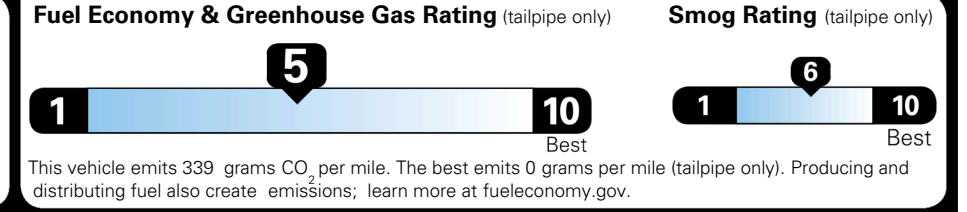

Actual results will vary for many reasons, including driving conditions and how you drive and maintain your vehicle. The average new vehicle gets 29 MPG and costs $8,500 to fuel over 5 years. Cost estimates are based on 15,000 miles per year at $ 3.30 per gallon. MPGe is miles per gasoline gallon equivalent. Vehicle emissions are a significant cause of climate change and smog.

fueleconomy.gov

Calculate personalized estimates and compare vehicles

GOVERNMENT 5-STAR SAFETY RATINGS

Overall Vehicle Score ★ ★ ★ ★ ★

Based on the combined rating of frontal, side and rollover. Should ONLY be compared to other vehicles of similar size and weight.

Frontal	Driver	★ ★ ★ ★ ★
Crash	Passenger	★ ★ ★ ★ ★
Side	Front seat	★ ★ ★ ★ ★
Crash	Rear seat	★ ★ ★ ★ ★
Rollover		★ ★ ★ ★ ★

Star ratings based on the risk of injury in a frontal impact. Should ONLY be compared to other vehicles of similar size and weight.

Star ratings based on the risk of injury in a side impact.

Star ratings based on the risk of rollover in a single-vehicle crash.

Star ratings range from 1 to 5 stars (★★★★★) with 5 being the highest. Source: National Highway Traffic Safety Administration (NHTSA). www.safercar.gov or 1-888-327-4236

Manufacturer's suggested retail price includes Manufacturer's recommended pre-delivery service. License and title fees, state and local taxes and other dealer installed options and accessories are not included in the manufacturer's suggested retail price.

PARTS CONTENT INFORMATION

FOR VEHICLES IN THIS CAR LINE U.S./CANADIAN PARTS CONTENT: 55 %

MAJOR SOURCES OF FOREIGN PARTS: KOREA: 30%

NOTE: PARTS CONTENT DOES NOT INCLUDE FINAL ASSEMBLY, DISTRIBUTION, OR OTHER NON-PARTS COSTS.

FOR THIS VEHICLE FINAL ASSEMBLY POINT: WEST POINT, GA, USA

COUNTRY OF ORIGIN ENGINE (MOTOR): USA

TRANSMISSION: USA