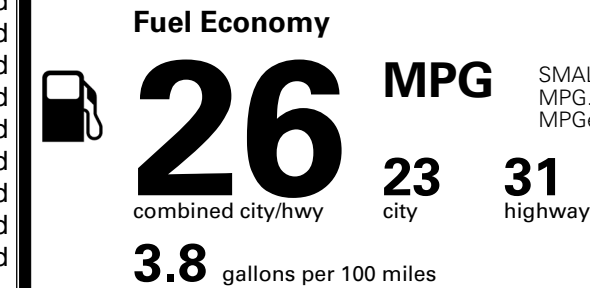

\$ 1,495.00

TOTAL MANUFACTURER'S SUGGESTED RETAIL PRICE ▶

\$ 36,785.00

*Additional terms and conditions apply.

**Kia Connect may be currently unavailable for some Model Year 2022 and newer vehicles sold or purchased in Massachusetts; please see owners.kia.com for more information.

TOTAL ADDITIONAL WEIGHT:

EPA DOT Fuel Economy and Environment

Gasoline Vehicle

SMALL SUVs range from 14 to 138 MPG. The best vehicle rates 146 MPGe.

You spend \$1,000 more in fuel costs over 5 years compared to the average new vehicle.