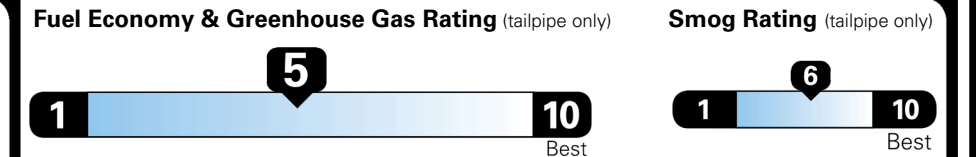

This vehicle emits 339 grams CO₂ per mile. The best emits 0 grams per mile (tailpipe only). Producing and distributing fuel also create emissions; learn more at fueleconomy.gov.

Actual results will vary for many reasons, including driving conditions and how you drive and maintain your vehicle. The average new vehicle gets 29 MPG and costs $8,500 to fuel over 5 years. Cost estimates are based on 15,000 miles per year at $ 3.30 per gallon. MPGe is miles per gasoline gallon equivalent. Vehicle emissions are a significant cause of climate change and smog.

fueleconomy.gov

Calculate personalized estimates and compare vehicles

GOVERNMENT 5-STAR SAFETY RATINGS

PARTS CONTENT INFORMATION

Overall Vehicle Score ★ ★ ★ ★ ★

Based on the combined rating of frontal, side and rollover. Should ONLY be compared to other vehicles of similar size and weight.

Frontal	Driver	★ ★ ★ ★ ★
Crash	Passenger	★ ★ ★ ★ ★

Based on the risk of injury in a frontal impact. Should ONLY be compared to other vehicles of similar size and weight.

Side	Front seat	★ ★ ★ ★ ★
Crash	Rear seat	★ ★ ★ ★ ★

Star ratings based on the risk of injury in a side impact.

Rollover ★ ★ ★ ★ ★

Star ratings based on the risk of rollover in a single-vehicle crash.

Star ratings range from 1 to 5 stars (★★★★★) with 5 being the highest.

Source: National Highway Traffic Safety Administration (NHTSA).

www.safercar.gov or 1-888-327-4236

Manufacturer's suggested retail price includes Manufacturer's recommended pre-delivery service. License and title fees, state and local taxes and other dealer installed options and accessories are not included in the manufacturer's suggested retail price.

FOR VEHICLES IN THIS CAR LINE U.S./CANADIAN PARTS CONTENT: 55 %

MAJOR SOURCES OF FOREIGN PARTS: KOREA: 30%

NOTE: PARTS CONTENT DOES NOT INCLUDE FINAL ASSEMBLY, DISTRIBUTION, OR OTHER NON-PARTS COSTS.

FOR THIS VEHICLE FINAL ASSEMBLY POINT: WEST POINT, GA, USA

COUNTRY OF ORIGIN ENGINE (MOTOR): USA

TRANSMISSION: USA