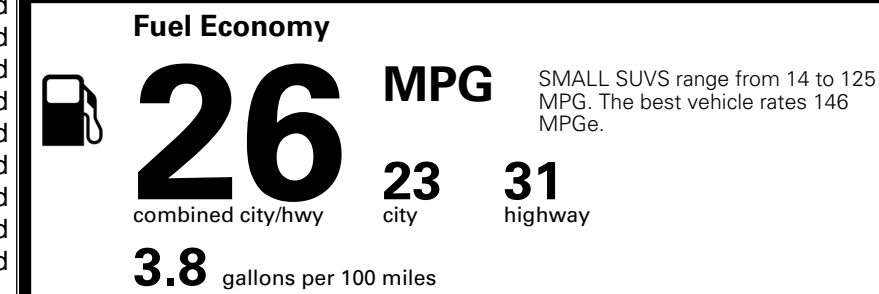

EXTERIOR

17" Alloy Wheels
LED Projector Headlights w/ Auto-On/Off
LED Positioning Lights
Power Adj. Heated Outside Mirrors w/LED Turn Signals
Compact Spare Tire

WARRANTY

10 Year/100,000 Mile Limited Powertrain Warranty
5 Year/60,000 Mile Limited Basic Warranty
5 Year/60,000 Mile Roadside Assistance

MANUFACTURER'S SUGGESTED RETAIL PRICE ▶

$ 35,290.00

COMPARE S FWD FEATURES

Added to/in place of standard LX FWD features

- 18" Alloy Wheels
- Roof Rails
- Parking Distance Warning-Forward/Reverse
- SynTex Seating Material
- Power Adj. Driver's Seat w/ Power Lumbar
- Wireless Phone Charger
- Heated Front Seats
- Dual-Zone Automatic Climate Control

Included
Included
Included
Included
Included
Included
Included
Included

ADDITIONAL INSTALLED EQUIPMENT:

(In addition to or in place of standard features)
Midnight Lake Blue Paint
Panoramic Sunroof Package
- Panoramic Sunroof w/ Power Sunshade
- LED Interior Lighting
Carpeted Floor Mats
Carpet Cargo Mat w/Seatback Protection

$495.00
$1,300.00
$235.00
$130.00

MSRP INCLUDING OPTIONS

$ 37,450.00

INLAND FREIGHT AND HANDLING

$ 1,495.00

TOTAL MANUFACTURER'S SUGGESTED RETAIL PRICE ▶

$ 38,945.00

TOTAL ADDITIONAL WEIGHT: 11.1

EPA DOT Fuel Economy and Environment

Gasoline Vehicle

You spend $1,000 more in fuel costs over 5 years compared to the average new vehicle.

Annual fuel cost $1,900