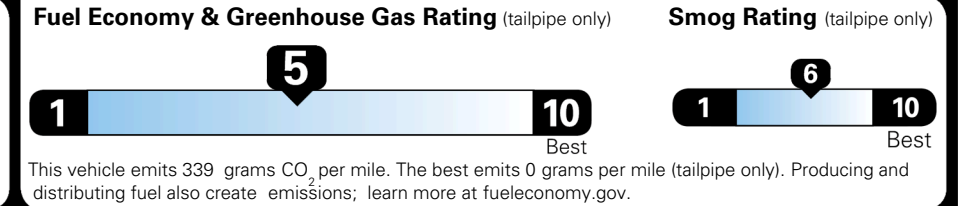

Actual results will vary for many reasons, including driving conditions and how you drive and maintain your vehicle. The average new vehicle gets 29 MPG and costs $8,500 to fuel over 5 years. Cost estimates are based on 15,000 miles per year at $ 3.30 per gallon. MPGe is miles per gasoline gallon equivalent. Vehicle emissions are a significant cause of climate change and smog.

fueleconomy.gov

Calculate personalized estimates and compare vehicles