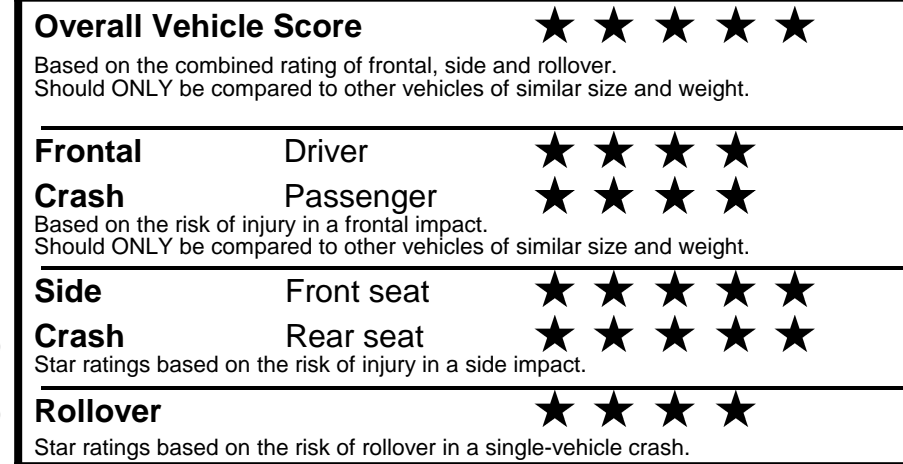

fueleconomy.gov

Calculate personalized estimates and compare vehicles

GOVERNMENT 5-STAR SAFETY RATINGS

Star ratings range from 1 to 5 stars (★★★★★) with 5 being the highest. Source: National Highway Traffic Safety Administration (NHTSA). www.safercar.gov or 1-888-327-4236