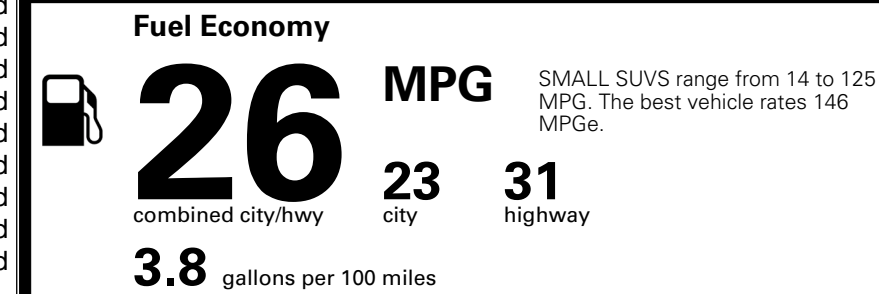

TOTAL ADDITIONAL WEIGHT: 11.8

EPA DOT Fuel Economy and Environment

Gasoline Vehicle

You spend \$1,000 more in fuel costs over 5 years compared to the average new vehicle.

Annual fuel cost \$1,900

Actual results will vary for many reasons, including driving conditions and how you drive and maintain your vehicle. The average new vehicle gets 29 MPG and costs \$8,500 to fuel over 5 years. Cost estimates are based on 15,000 miles per year at \$ 3.30 per gallon. MPGe is miles per gasoline gallon equivalent. Vehicle emissions are a significant cause of climate change and smog.