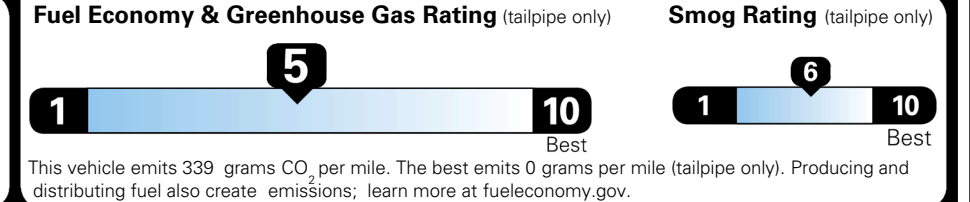

TOTAL ADDITIONAL WEIGHT: 11.8

EPA DOT Fuel Economy and Environment

Gasoline Vehicle

You spend \$1,000 more in fuel costs over 5 years compared to the average new vehicle.

Annual fuel cost \$1,900

Actual results will vary for many reasons, including driving conditions and how you drive and maintain your vehicle. The average new vehicle gets 29 MPG and costs \$8,500 to fuel over 5 years. Cost estimates are based on 15,000 miles per year at \$ 3.30 per gallon. MPGe is miles per gasoline gallon equivalent. Vehicle emissions are a significant cause of climate change and smog.