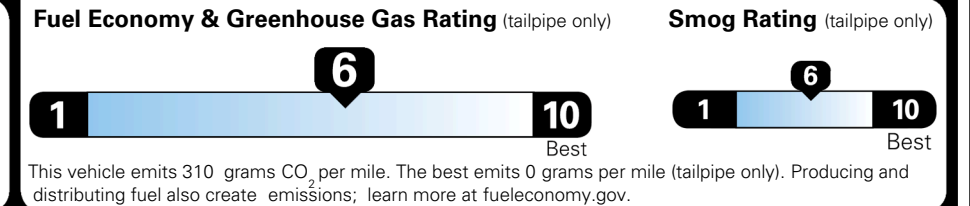

Actual results will vary for many reasons, including driving conditions and how you drive and maintain your vehicle. The average new vehicle gets 29 MPG and costs $8,500 to fuel over 5 years. Cost estimates are based on 15,000 miles per year at $ 3.30 per gallon. MPGe is miles per gasoline gallon equivalent. Vehicle emissions are a significant cause of climate change and smog.

fueleconomy.gov

Calculate personalized estimates and compare vehicles

GOVERNMENT 5-STAR SAFETY RATINGS

Overall Vehicle Score ★★★★★

Based on the combined rating of frontal, side and rollover. Should ONLY be compared to other vehicles of similar size and weight.

Frontal Driver ★★★★★

Crash Passenger ★★★★★

Based on the risk of injury in a frontal impact. Should ONLY be compared to other vehicles of similar size and weight.

Side Front seat ★★★★★

Crash Rear seat ★★★★★

Star ratings based on the risk of injury in a side impact.

Rollover ★★★★★

Star ratings based on the risk of rollover in a single-vehicle crash.

Star ratings range from 1 to 5 stars (★★★★★) with 5 being the highest.

Source: National Highway Traffic Safety Administration (NHTSA).

www.safercar.gov or 1-888-327-4236

Manufacturer's suggested retail price includes Manufacturer's recommended pre-delivery service. License and title fees, state and local taxes and other dealer installed options and accessories are not included in the manufacturer's suggested retail price.

PARTS CONTENT INFORMATION

FOR VEHICLES IN THIS CAR LINE U.S./CANADIAN PARTS CONTENT: 0 %

MAJOR SOURCES OF FOREIGN PARTS: KOREA: 90%

NOTE: PARTS CONTENT DOES NOT INCLUDE FINAL ASSEMBLY, DISTRIBUTION, OR OTHER NON-PARTS COSTS.

FOR THIS VEHICLE FINAL ASSEMBLY POINT: HWASUNG, KOREA

COUNTRY OF ORIGIN

ENGINE (MOTOR): KOREA

TRANSMISSION: KOREA