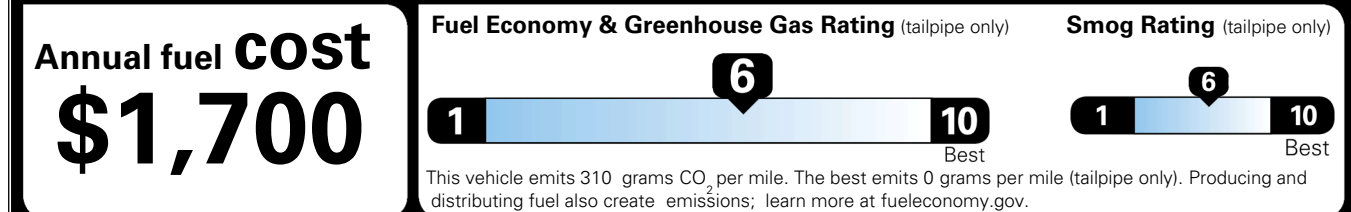

\$295.00
 \$2,200.00

 \$350.00
 \$45.00
 \$135.00

\$ 31,515.00

\$ 1,245.00

\$ 32,760.00

EPA DOT Fuel Economy and Environment

Gasoline Vehicle

You save \$0
 in fuel costs over 5 years compared to the average new vehicle.