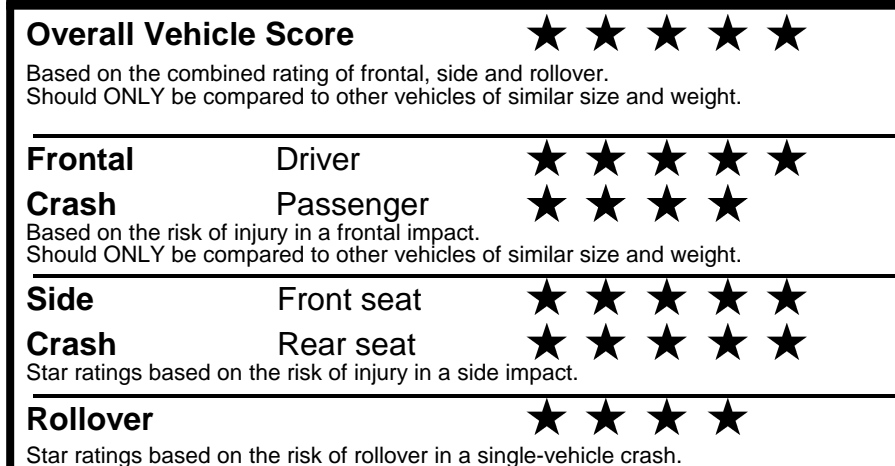

GOVERNMENT 5-STAR SAFETY RATINGS

PARTS CONTENT INFORMATION

FOR VEHICLES IN THIS CAR LINE U.S./CANADIAN PARTS CONTENT: 0 %

MAJOR SOURCES OF FOREIGN PARTS: KOREA: 90%

NOTE: PARTS CONTENT DOES NOT INCLUDE FINAL ASSEMBLY, DISTRIBUTION, OR OTHER NON-PARTS COSTS.

FOR THIS VEHICLE FINAL ASSEMBLY POINT: HWASUNG, KOREA

COUNTRY OF ORIGIN: KOREA
ENGINE (MOTOR): KOREA
TRANSMISSION: KOREA

Star ratings range from 1 to 5 stars (★★★★★) with 5 being the highest.
Source: National Highway Traffic Safety Administration (NHTSA).
www.safercar.gov or 1-888-327-4236

Manufacturer's suggested retail price includes Manufacturer's recommended pre-delivery service. License and title fees, state and local taxes and other dealer installed options and accessories are not included in the manufacturer's suggested retail price.