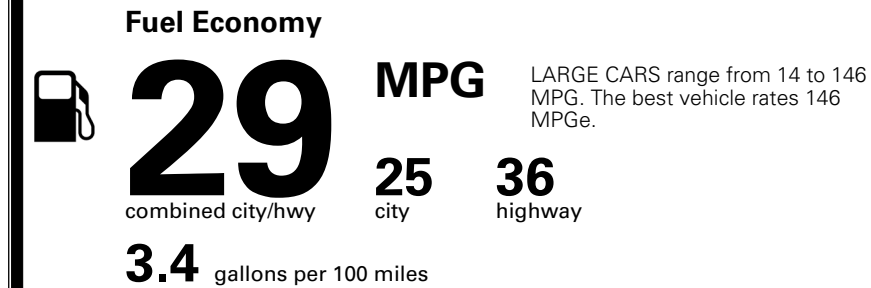

\$295.00
 \$2,200.00

 \$350.00
 \$45.00
 \$135.00

\$ 31,515.00

\$ 1,245.00

\$ 32,760.00

EPA DOT Fuel Economy and Environment

Gasoline Vehicle

You save \$0
 in fuel costs over 5 years compared to the average new vehicle.