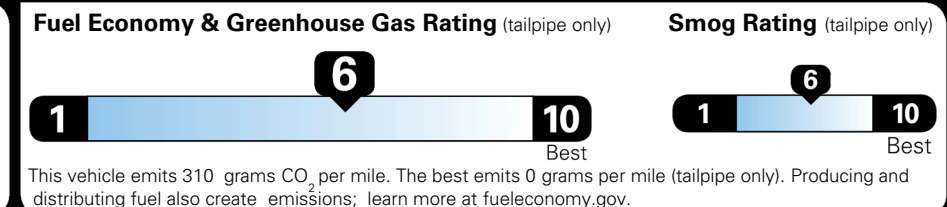

EPA DOT Fuel Economy and Environment

Gasoline Vehicle

You save \$0
 in fuel costs over 5 years compared to the average new vehicle.

Annual fuel cost \$1,700

Actual results will vary for many reasons, including driving conditions and how you drive and maintain your vehicle. The average new vehicle gets 29 MPG and costs \$8,500 to fuel over 5 years. Cost estimates are based on 15,000 miles per year at \$ 3.30 per gallon. MPGe is miles per gasoline gallon equivalent. Vehicle emissions are a significant cause of climate change and smog.