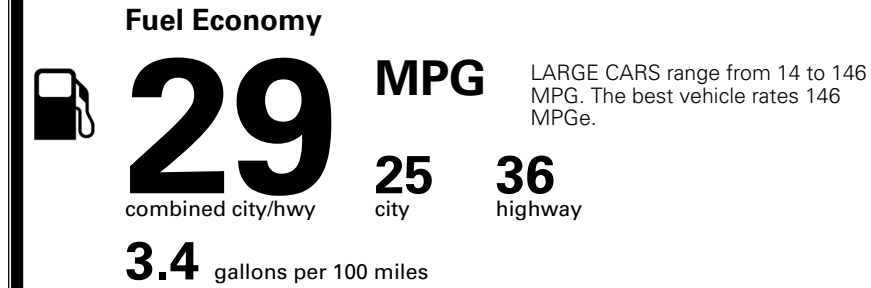

\$295.00
 \$2,200.00

 \$350.00
 \$45.00
 \$135.00

\$ 31,515.00

\$ 1,245.00

\$ 32,760.00

EPA DOT Fuel Economy and Environment

Gasoline Vehicle

You save \$0
 in fuel costs over 5 years compared to the average new vehicle.