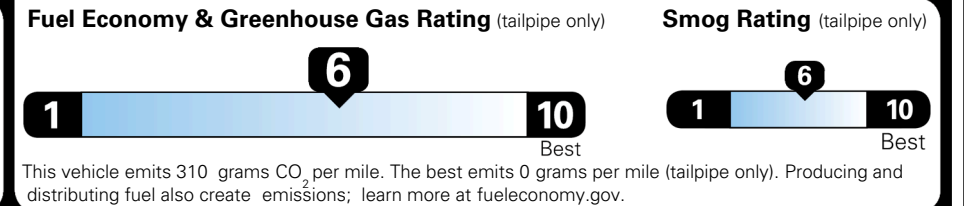

Actual results will vary for many reasons, including driving conditions and how you drive and maintain your vehicle. The average new vehicle gets 29 MPG and costs $8,500 to fuel over 5 years. Cost estimates are based on 15,000 miles per year at $ 3.30 per gallon. MPGe is miles per gasoline gallon equivalent. Vehicle emissions are a significant cause of climate change and smog.

fueleconomy.gov

Calculate personalized estimates and compare vehicles