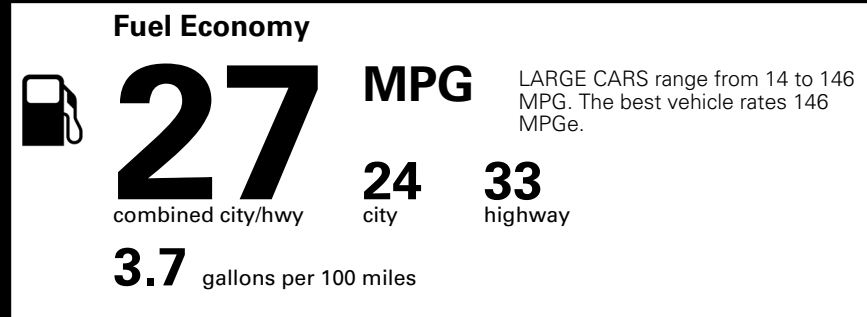

MANUFACTURER'S SUGGESTED RETAIL PRICE ▶

COMPARE GT-LINE AWD FEATURES
Added to/in place of standard GT-Line FWD features
- All-Wheel Drive
- Heated Steering Wheel

ADDITIONAL INSTALLED EQUIPMENT:
(In addition to or in place of standard features)
Runway Red Paint $495.00
Auto-Dimming Mirror w/ HomeLink™ $350.00
First Aid Kit, Small $45.00
Roadside Assistance Kit $75.00

$ 30,090.00

Included
Included
Included
$495.00
$350.00
$45.00
$75.00

MSRP INCLUDING OPTIONS

$ 31,055.00

INLAND FREIGHT AND HANDLING

$ 1,245.00

TOTAL MANUFACTURER'S SUGGESTED RETAIL PRICE ▶

$ 32,300.00

TOTAL ADDITIONAL WEIGHT: 6.9

*Additional terms and conditions apply.
**Kia Connect may be currently unavailable for some Model Year 2022 and newer vehicles sold or purchased in Massachusetts; please see owners.kia.com for more information.
NOTE: When you purchase this vehicle, Kia America, Inc. collects personal information you provide to the dealership. For information on our collection and use of personal information and your rights, please see our Privacy Policy on www.kia.com.

EPA DOT Fuel Economy and Environment