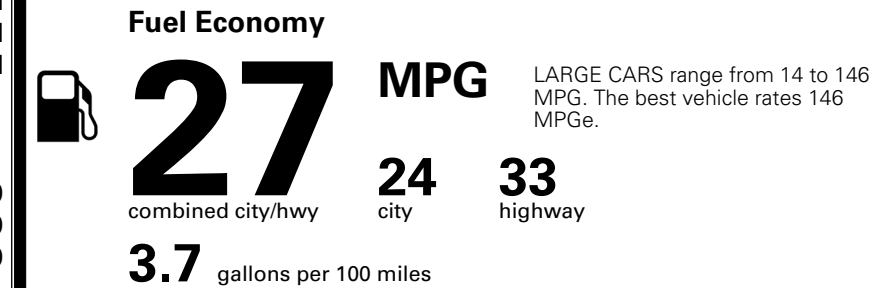

WARRANTY

10 Year/100,000 Mile Limited Powertrain Warranty
5 Year/60,000 Mile Limited Basic Warranty
5 Year/60,000 Mile Roadside Assistance

MANUFACTURER'S SUGGESTED RETAIL PRICE ▶

$ 30,090.00

COMPARE GT-LINE AWD FEATURES

Added to/in place of standard GT-Line FWD features
- All-Wheel Drive
- Heated Steering Wheel

ADDITIONAL INSTALLED EQUIPMENT:

(In addition to or in place of standard features)
Auto-Dimming Mirror w/ HomeLink™
First Aid Kit, Small
Roadside Assistance Kit

Included
Included
Included

$350.00
$45.00
$75.00

MSRP INCLUDING OPTIONS

$ 30,560.00

INLAND FREIGHT AND HANDLING

$ 1,245.00

TOTAL MANUFACTURER'S SUGGESTED RETAIL PRICE ▶

$ 31,805.00

TOTAL ADDITIONAL WEIGHT: 6.9

*Additional terms and conditions apply.

**Kia Connect may be currently unavailable for some Model Year 2022 and newer vehicles sold or purchased in Massachusetts; please see owners.kia.com for more information.

NOTE: When you purchase this vehicle, Kia America, Inc. collects personal information you provide to the dealership. For information on our collection and use of personal information and your rights, please see our Privacy Policy on www.kia.com.

EPA DOT Fuel Economy and Environment

Gasoline Vehicle

You spend $750 more in fuel costs over 5 years compared to the average new vehicle.

Annual fuel cost $1,850