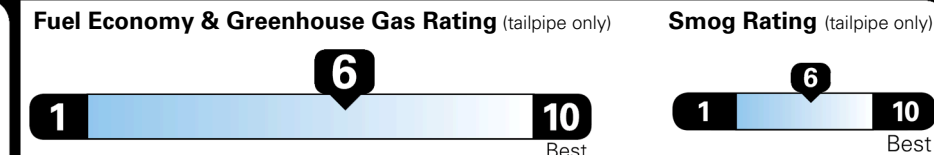

This vehicle emits 298 grams CO₂ per mile. The best emits 0 grams per mile (tailpipe only). Producing and distributing fuel also create emissions; learn more at fueleconomy.gov.

Actual results will vary for many reasons, including driving conditions and how you drive and maintain your vehicle. The average new vehicle gets 29 MPG and costs $8,000 to fuel over 5 years. Cost estimates are based on 15,000 miles per year at $ 3.10 per gallon. MPGe is miles per gasoline gallon equivalent. Vehicle emissions are a significant cause of climate change and smog.

fueleconomy.gov

Calculate personalized estimates and compare vehicles

GOVERNMENT 5-STAR SAFETY RATINGS

Overall Vehicle Score Not Rated

Based on the combined rating of frontal, side and rollover. Should ONLY be compared to other vehicles of similar size and weight.

Frontal Driver Not Rated

Crash Passenger Not Rated

Based on the risk of injury in a frontal impact. Should ONLY be compared to other vehicles of similar size and weight.

Side Front seat Not Rated

Crash Rear seat Not Rated

Star ratings based on the risk of injury in a side impact.

Rollover Not Rated

Star ratings based on the risk of rollover in a single-vehicle crash.

Star ratings range from 1 to 5 stars (★★★★★) with 5 being the highest.

Source: National Highway Traffic Safety Administration (NHTSA).

www.safercar.gov or 1-888-327-4236

Manufacturer's suggested retail price includes Manufacturer's recommended pre-delivery service. License and title fees, state and local taxes and other dealer installed options and accessories are not included in the manufacturer's suggested retail price.

PARTS CONTENT INFORMATION

FOR VEHICLES IN THIS CAR LINE U.S./CANADIAN PARTS CONTENT: 0 %

MAJOR SOURCES OF FOREIGN PARTS: KOREA: 90%

NOTE: PARTS CONTENT DOES NOT INCLUDE FINAL ASSEMBLY, DISTRIBUTION, OR OTHER NON-PARTS COSTS.

FOR THIS VEHICLE FINAL ASSEMBLY POINT: GWANGJU, KOREA

COUNTRY OF ORIGIN

ENGINE (MOTOR): KOREA

TRANSMISSION: KOREA