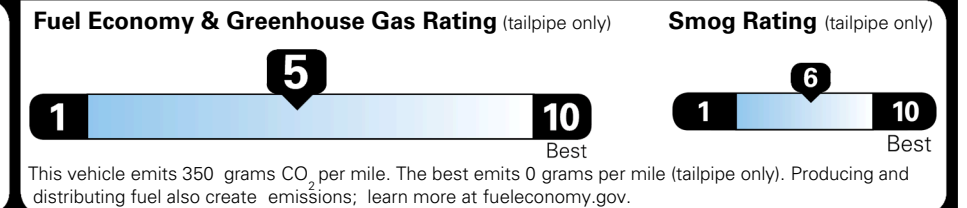

TOTAL ADDITIONAL WEIGHT: 36.9

EPA DOT Fuel Economy and Environment

Gasoline Vehicle

You spend **\$1,500** more in fuel costs over 5 years compared to the average new vehicle.

Annual fuel cost **\$2,000**

Actual results will vary for many reasons, including driving conditions and how you drive and maintain your vehicle. The average new vehicle gets 29 MPG and costs \$8,500 to fuel over 5 years. Cost estimates are based on 15,000 miles per year at \$ 3.30 per gallon. MPGe is miles per gasoline gallon equivalent. Vehicle emissions are a significant cause of climate change and smog.