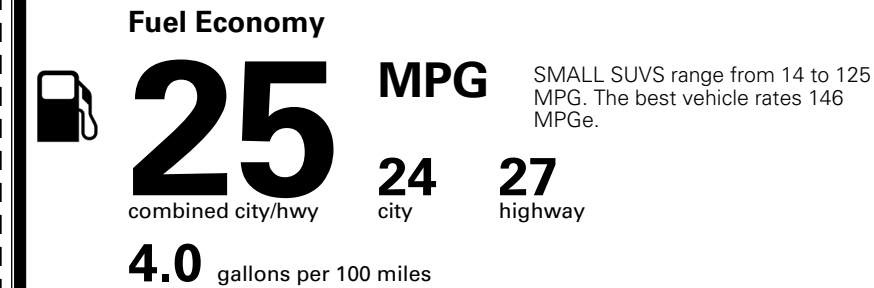

NOTE: When you purchase this vehicle, Kia America, Inc. collects personal information you provide to the dealership. For information on our collection and use of personal information and your rights, please see our Privacy Policy on www.kia.com.

MANUFACTURER'S SUGGESTED RETAIL PRICE ▶

$ 31,390.00

COMPARE SX TURBO AWD FEATURES

Added to/in place of standard EX AWD features

- 1.6L Turbocharged GDI 4-Cylinder Engine
- 8-Speed Automatic Transmission
- Electronic Parking Brake
- 18" Alloy Wheels
- LED Projector Headlights
- LED Fog Lights
- Bose Premium Audio System
- Smart Cruise Control w/ Stop & Go
- Highway Driving Assist
- Fwd Collision-Avoidance Assist-Junction Turning

Included
Included
Included
Included
Included
Included
Included
Included
Included
Included

ADDITIONAL INSTALLED EQUIPMENT:

(In addition to or in place of standard features)

- Snow White Pearl Paint
- SX Sunroof Package
- Power Sunroof with Sunshade
- Ventilated Front Seats
- Smartphone Digital Key* (Requires Kia Connect**)
- Cross Bars
- First Aid Kit, Small
- Lifestyle Hitch (Not Tow Capable)

$395.00
$800.00

$400.00
$45.00
$350.00

MSRP INCLUDING OPTIONS

$ 33,380.00

INLAND FREIGHT AND HANDLING

$ 1,445.00

TOTAL MANUFACTURER'S SUGGESTED RETAIL PRICE ▶

$ 34,825.00

TOTAL ADDITIONAL WEIGHT: 36.9

EPA DOT Fuel Economy and Environment

Gasoline Vehicle

You spend **$1,500** more in fuel costs over 5 years compared to the average new vehicle.

Annual fuel cost **$2,000**