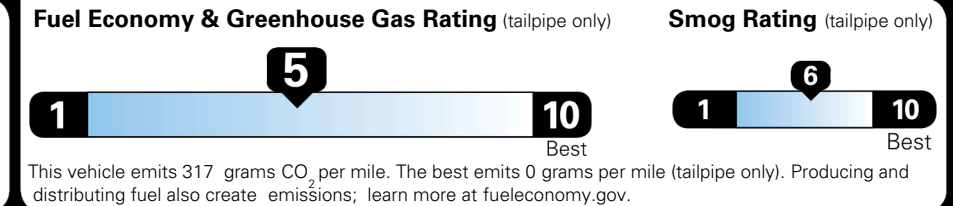

You spend $250 more in fuel costs over 5 years compared to the average new vehicle.

Annual fuel cost $1,750