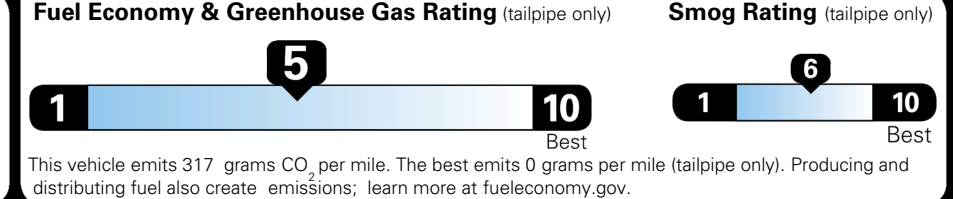

TOTAL ADDITIONAL WEIGHT: 2.9

EPA DOT Fuel Economy and Environment

Gasoline Vehicle

You spend **\$250** more in fuel costs over 5 years compared to the average new vehicle.

Annual fuel cost **\$1,750**

Actual results will vary for many reasons, including driving conditions and how you drive and maintain your vehicle. The average new vehicle gets 29 MPG and costs \$8,500 to fuel over 5 years. Cost estimates are based on 15,000 miles per year at \$ 3.30 per gallon. MPGe is miles per gasoline gallon equivalent. Vehicle emissions are a significant cause of climate change and smog.