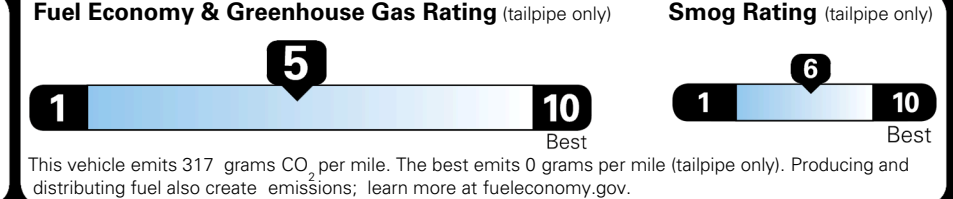

TOTAL ADDITIONAL WEIGHT: 2.7

EPA DOT Fuel Economy and Environment

Gasoline Vehicle

You spend **\$250** more in fuel costs over 5 years compared to the average new vehicle.

Annual fuel cost **\$1,750**

Actual results will vary for many reasons, including driving conditions and how you drive and maintain your vehicle. The average new vehicle gets 29 MPG and costs \$8,500 to fuel over 5 years. Cost estimates are based on 15,000 miles per year at \$ 3.30 per gallon. MPGe is miles per gasoline gallon equivalent. Vehicle emissions are a significant cause of climate change and smog.