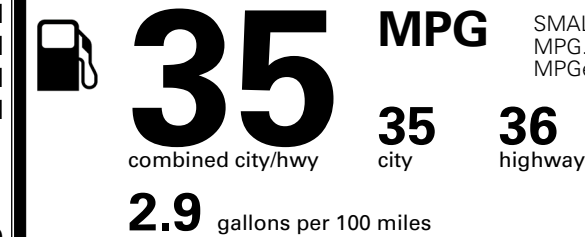

\$495.00
 \$1,000.00

\$110.00
 \$200.00

MSRP INCLUDING OPTIONS

\$ 35,595.00

INLAND FREIGHT AND HANDLING

\$ 1,495.00

TOTAL MANUFACTURER'S SUGGESTED RETAIL PRICE ▶

\$ 37,090.00

TOTAL ADDITIONAL WEIGHT: 10.5

EPA DOT Fuel Economy and Environment

Gasoline Vehicle

Fuel Economy

You save
\$1,500
 in fuel costs
 over 5 years
 compared to the
 average new vehicle.

Annual fuel cost
\$1,400